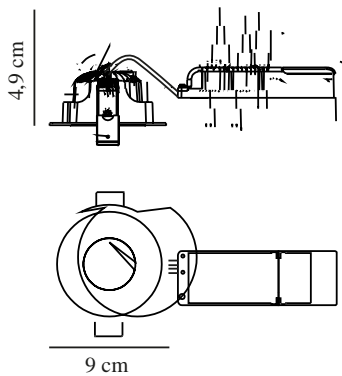

ALBRIC | DOWNLIGHT | BLACK

2310340003

nordlux[®]

Voltage (V): 220-240 Volt
 IP degree: IP44
 Class (Class 1, Class 2, Class 3):
 Class 2 (Double isolated)
 Socket type: LED Module
 Parallel connection: True

Primary material: Aluminium
 Secondary material: Plastic
 Colour of the cable: Black
 Length of the cable (cm): 24
 Surface material of the cable:
 Plastic
 Is the cable replaceable: False
 Colour: Black

Height (cm): 4.9
 Mount directly into insulation: True
 EAN: 5704924016479
 TUN: 2334598
 Item Number: 2310340003

Pcs Per Master Carton: 6
 Sales Box Height (cm): 7.5
 Sales Box Width(cm): 13.5
 Sales Box Depth (cm): 11.5
 Sales Box Volume m³ : 0.0012
 Product net weight (kg): 0.259

Brightness of light (Lumen): 590
 Colour temperature (Kelvin): 2700
 Ra-value : 90
 Lifetime (hours): 40000
 Beam angle (°) : 38
 Candela (cd) (for directional lamp only): 1220
 Actual watt (W): 8

- Suitable for the bathroom (IP44) • Long LED lifespan (40,000 hours) • Natural light (RA90)
- Glare-free light • Can be mounted directly into insulation • 5-year LED guarantee