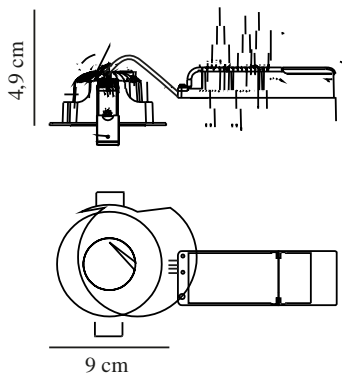

ALBRIC | DOWNLIGHT | WHITE

2310340001

nordlux[®]

Voltage (V): 220-240 Volt
 IP degree: IP44
 Class (Class 1, Class 2, Class 3):
 Class 2 (Double isolated)
 Socket type: LED Module
 Parallel connection: True

Primary material: Aluminium
 Secondary material: Plastic
 Colour of the cable: Black
 Length of the cable (cm): 24
 Surface material of the cable:
 Plastic
 Is the cable replaceable: False
 Colour: White

Height (cm): 4.9
 Mount directly into insulation: True
 EAN: 5704924016141
 TUN: 2326250
 Item Number: 2310340001

Pcs Per Master Carton: 6
 Sales Box Height (cm): 7.5
 Sales Box Width(cm): 13.5
 Sales Box Depth (cm): 11.5
 Sales Box Volume m³ : 0.0012
 Product net weight (kg): 0.259

Brightness of light (Lumen): 620
 Colour temperature (Kelvin): 2700
 Ra-value : 90
 Lifetime (hours): 40000
 Beam angle (°) : 38
 Candela (cd) (for directional lamp only): 1320
 Actual watt (W): 8

- Suitable for the bathroom (IP44) • Long LED lifespan (40,000 hours) • Natural light (RA90)
- Glare-free light • Can be mounted directly into insulation • 5-year LED guarantee