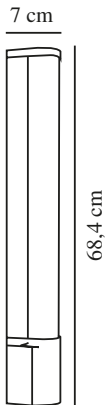

**MALAIKA 68 | WALL LIGHT | BLACK**

2310221003

**nordlux®**

Voltage (V): 230 Volt  
 IP degree: IP44  
 Class (Class 1, Class 2, Class 3):  
 Class 1 (Earth contact)  
 Socket type: LED Module  
 Switch placement: On the fixture  
 Parallel connection: False

Primary material: Aluminium  
 Secondary material: Plastic  
 Colour: Black

Height (cm): 7  
 Width (cm): 5.5  
 Length (cm): 68.4  
 Projection (cm): 5.5  
 Tilt Angle (°): 0  
 Turning Angle (°): 0

EAN: 5704924016073  
 TUN: 2326327  
 Item Number: 2310221003  
 Pcs Per Master Carton: 6  
 Sales Box Height (cm): 8.5

Sales Box Width(cm): 70  
 Sales Box Depth (cm): 7  
 Sales Box Volume m<sup>3</sup> : 0.0042  
 Product net weight (kg): 0.65

Brightness of light (Lumen): 1200  
 Colour temperature (Kelvin): 3000  
 Ra-value : 80  
 Lifetime (hours): 20000  
 Energy class: E  
 Actual watt (W): 15

- Suitable for the bathroom (IP44) • Built-in power outlet
- On/off switch on fixture • 5-year LED guarantee

Malaika is the perfect light to place next to your bathroom mirror. Malaika provides a practical light for shaving or getting ready and the built-in power outlet makes it easy to plug in a shaver, hair dryer or phone charger.