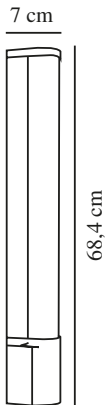

**MALAIKA 68 | WALL LIGHT | WHITE**

2310221001

**nordlux®**

Voltage (V): 230 Volt  
 IP degree: IP44  
 Class (Class 1, Class 2, Class 3):  
 Class 1 (Earth contact)  
 Socket type: LED Module  
 Switch placement: On the fixture  
 Parallel connection: False

Primary material: Aluminium  
 Secondary material: Plastic  
 Colour: White

Height (cm): 7  
 Width (cm): 5.5  
 Length (cm): 68.4  
 Projection (cm): 5.5  
 Tilt Angle (°): 0  
 Turning Angle (°): 0

EAN: 5704924016080  
 TUN: 2326325  
 Item Number: 2310221001  
 Pcs Per Master Carton: 6  
 Sales Box Height (cm): 8.5

Sales Box Width(cm): 70  
 Sales Box Depth (cm): 7  
 Sales Box Volume m³ : 0.0042  
 Product net weight (kg): 0.65

Brightness of light (Lumen): 1350  
 Colour temperature (Kelvin): 3000  
 Ra-value : 80  
 Lifetime (hours): 20000  
 Energy class: E  
 Actual watt (W): 15

- Suitable for the bathroom (IP44) • Built-in power outlet
- On/off switch on fixture • 5-year LED guarantee

Malaika is the perfect light to place next to your bathroom mirror. Malaika provides a practical light for shaving or getting ready and the built-in power outlet makes it easy to plug in a shaver, hair dryer or phone charger.