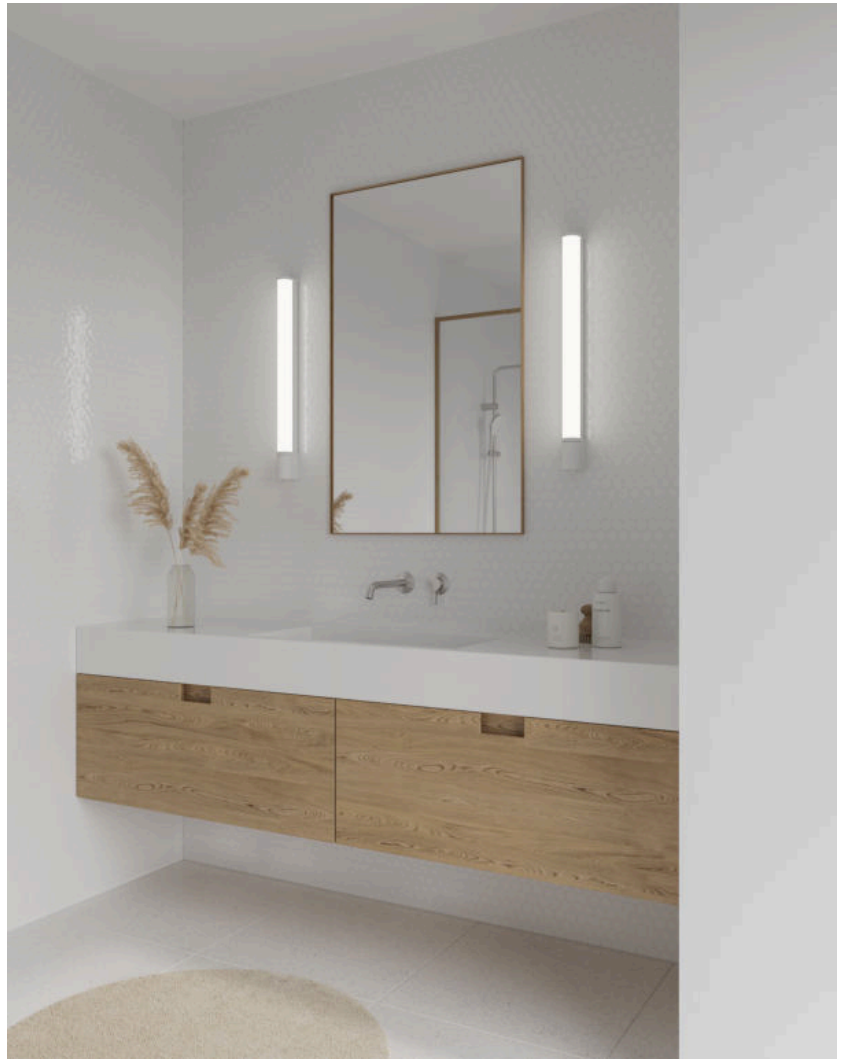

**MALAIKA 68 | WALL LIGHT | WHITE**

2310221001

**nordlux®**

Voltage (V): 230 Volt  
 IP degree: IP44  
 Class (Class 1, Class 2, Class 3):  
 Class 1 (Earth contact)  
 Socket type: LED Module  
 Switch placement: On the fixture  
 Parallel connection: False

Sales Box Width(cm): 70  
 Sales Box Depth (cm): 7  
 Sales Box Volume m³ : 0.0042  
 Product net weight (kg): 0.65

Brightness of light (Lumen): 1350  
 Colour temperature (Kelvin): 3000  
 Ra-value : 80  
 Lifetime (hours): 20000  
 Energy class: E  
 Actual watt (W): 15

- Suitable for the bathroom (IP44) • Built-in power outlet
- On/off switch on fixture • 5-year LED guarantee

Malaika is the perfect light to place next to your bathroom mirror. Malaika provides a practical light for shaving or getting ready and the built-in power outlet makes it easy to plug in a shaver, hair dryer or phone charger.