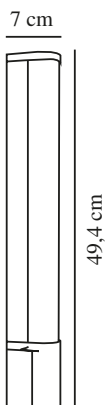

**MALAIKA 49 | WALL LIGHT | BLACK**

2310201003

**nordlux®**

Voltage (V): 230 Volt  
 IP degree: IP44  
 Class (Class 1, Class 2, Class 3):  
 Class 1 (Earth contact)  
 Socket type: LED Module  
 Switch placement: On the fixture  
 Parallel connection: False

Primary material: Aluminium  
 Secondary material: Plastic  
 Colour: Black

Height (cm): 7  
 Width (cm): 5.5  
 Length (cm): 49.4  
 Projection (cm): 5.5  
 Tilt Angle (°): 0  
 Turning Angle (°): 0

EAN: 5704924016066  
 TUN: 2326323  
 Item Number: 2310201003  
 Pcs Per Master Carton: 6  
 Sales Box Height (cm): 8.5

Sales Box Width(cm): 51  
 Sales Box Depth (cm): 7  
 Sales Box Volume m³ : 0.003  
 Product net weight (kg): 0.5

Brightness of light (Lumen): 540  
 Colour temperature (Kelvin): 3000  
 Ra-value : 80  
 Lifetime (hours): 20000  
 Energy class: E  
 Actual watt (W): 6