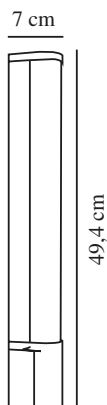

MALAIKA 49 | WALL LIGHT | WHITE

2310201001

nordlux®

Voltage (V): 230 Volt
 IP degree: IP44
 Class (Class 1, Class 2, Class 3):
 Class 1 (Earth contact)
 Socket type: LED Module
 Switch placement: On the fixture
 Parallel connection: False

Primary material: Aluminium
 Secondary material: Plastic
 Colour: White

Height (cm): 7
 Width (cm): 5.5
 Length (cm): 49.4
 Projection (cm): 5.5
 Tilt Angle (°): 0
 Turning Angle (°): 0

EAN: 5704924016059
 TUN: 2326321
 Item Number: 2310201001
 Pcs Per Master Carton: 6
 Sales Box Height (cm): 8.5

Sales Box Width(cm): 51
 Sales Box Depth (cm): 7
 Sales Box Volume m³ : 0.003
 Product net weight (kg): 0.5

Brightness of light (Lumen): 540
 Colour temperature (Kelvin): 3000
 Ra-value : 80
 Lifetime (hours): 20000
 Energy class: E
 Actual watt (W): 6