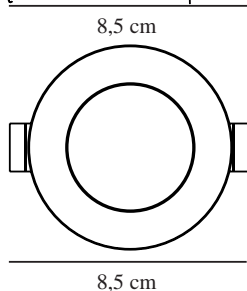

LEONIS IP65 1-KIT 2700K | DOWNLIGHT | BRUSHED NICKEL

2310016055

Voltage (V): 220-240 Volt
IP degree: IP65
Class (Class 1, Class 2, Class 3):
Class 2 (Double isolated)
Socket type: LED Module
Dimmerable: False
Parallel connection: True

Primary material: Plastic
Secondary material: Plastic
Colour: Brushed Nickel

Height (cm): 3.6
Built In Spot Diameter (cm): 8.5
Mount directly into insulation:
False

EAN: 5704924015199
TUN: 2319285
Item Number: 2310016055
Pcs Per Master Carton: 3

Sales Box Height (cm): 13
Sales Box Width (cm): 13
Sales Box Depth (cm): 50
Sales Box Volume m³: 0.0084
Product net weight (kg): 0.0766

Brightness of light (Lumen): 345
Colour temperature (Kelvin): 2700
Ra-value : 80
Lifetime (hours): 20000
Beam angle (°) : 110
Candela (cd) (for directional
lamp only): 0
Energy class: G
Actual watt (W): 4.5

- Suitable for the bathroom (IP65) • Easy installation
- Parallel connection possible • 5-year LED guarantee

Leonis is a simple downlight with a low installation height. With integrated LED, a plastic frame and a warm, white light (2700 kelvin).

Leonis is quick and easy to install, has a flexible cutting diameter (68–73/76mm) and allows for parallel connection.

The high protection rating (IP65) means Leonis is particularly suitable for the bathroom.