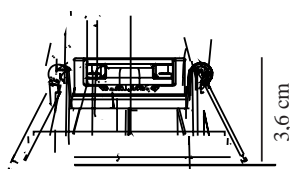

LEONIS IP65 1-KIT 2700K | DOWNLIGHT | BRUSHED NICKEL

2310016055

Voltage (V): 220-240 Volt
IP degree: IP65
Class (Class 1, Class 2, Class 3):
Class 2 (Double isolated)
Socket type: LED Module
Dimmerable: False
Parallel connection: True

Primary material: Plastic
Secondary material: Plastic
Colour: Brushed Nickel

Height (cm): 3.6
Built In Spot Diameter (cm): 8.5
Mount directly into insulation:
False

EAN: 5704924015199
TUN: 2319285
Item Number: 2310016055
Pcs Per Master Carton: 3

Sales Box Height (cm): 13
Sales Box Width (cm): 13
Sales Box Depth (cm): 50
Sales Box Volume m³: 0.0084
Product net weight (kg): 0.0766

Brightness of light (Lumen): 345
Colour temperature (Kelvin): 2700
Ra-value : 80
Lifetime (hours): 20000
Beam angle (°) : 110
Candela (cd) (for directional
lamp only): 0
Energy class: G
Actual watt (W): 4.5

- Suitable for the bathroom (IP65) • Easy installation
- Parallel connection possible • 5-year LED guarantee

Leonis is a simple downlight with a low installation height. With integrated LED, a plastic frame and a warm, white light (2700 kelvin).

Leonis is quick and easy to install, has a flexible cutting diameter (68–73/76mm) and allows for parallel connection.

The high protection rating (IP65) means Leonis is particularly suitable for the bathroom.