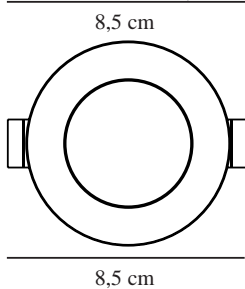

LEONIS IP65 1-KIT 2700K | DOWNLIGHT | WHITE

2310016001

nordlux®

Voltage (V): 220-240 Volt
IP degree: IP65
Class (Class 1, Class 2, Class 3):
Class 2 (Double isolated)
Socket type: LED Module
Dimmerable: False
Parallel connection: True

Primary material: Plastic
Secondary material: Plastic
Colour: White

Height (cm): 3.6
Built In Spot Diameter (cm): 8.5
Mount directly into insulation:
False

EAN: 5704924015182
TUN: 2319280
Item Number: 2310016001
Pcs Per Master Carton: 3

Sales Box Height (cm): 13
Sales Box Width(cm): 13
Sales Box Depth (cm): 50
Sales Box Volume m³ : 0.0084
Product net weight (kg): 0.0766

Brightness of light (Lumen): 345
Colour temperature (Kelvin): 2700
Ra-value : 80
Lifetime (hours): 20000
Beam angle (°) : 110
Candela (cd) (for directional
lamp only): 0
Energy class: G
Actual watt (W): 4.5

- Suitable for the bathroom (IP65) • Easy installation
- Parallel connection possible • 5-year LED guarantee

Leonis is a simple downlight with a low installation height. With integrated LED, a plastic frame and a warm, white light (2700 kelvin).

Leonis is quick and easy to install, has a flexible cutting diameter (68–73/76mm) and allows for parallel connection.

The high protection rating (IP65) means Leonis is particularly suitable for the bathroom.