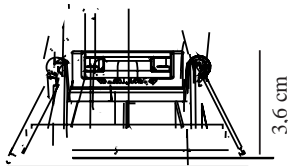

LEONIS IP65 1-KIT 2700K | DOWNLIGHT | WHITE

2310016001

nordlux®

Voltage (V): 220-240 Volt
IP degree: IP65
Class (Class 1, Class 2, Class 3):
Class 2 (Double isolated)
Socket type: LED Module
Dimmerable: False
Parallel connection: True

Primary material: Plastic
Secondary material: Plastic
Colour: White

Height (cm): 3.6
Built In Spot Diameter (cm): 8.5
Mount directly into insulation:
False

EAN: 5704924015182
TUN: 2319280
Item Number: 2310016001
Pcs Per Master Carton: 3

Sales Box Height (cm): 13
Sales Box Width(cm): 13
Sales Box Depth (cm): 50
Sales Box Volume m³ : 0.0084
Product net weight (kg): 0.0766

Brightness of light (Lumen): 345
Colour temperature (Kelvin): 2700
Ra-value : 80
Lifetime (hours): 20000
Beam angle (°) : 110
Candela (cd) (for directional
lamp only): 0
Energy class: G
Actual watt (W): 4.5

- Suitable for the bathroom (IP65) • Easy installation
- Parallel connection possible • 5-year LED guarantee

Leonis is a simple downlight with a low installation height. With integrated LED, a plastic frame and a warm, white light (2700 kelvin).

Leonis is quick and easy to install, has a flexible cutting diameter (68–73/76mm) and allows for parallel connection.

The high protection rating (IP65) means Leonis is particularly suitable for the bathroom.