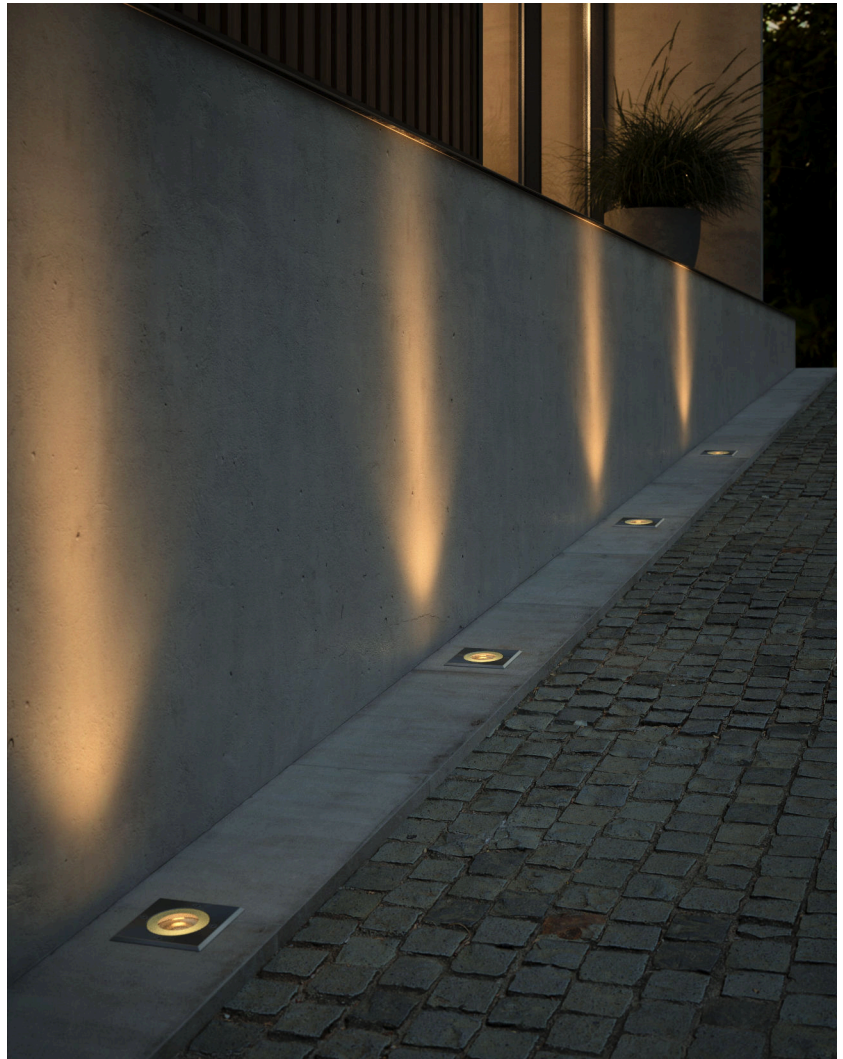

ANDOR | RECESSED LIGHT | STAINLESS STEEL**nordlux®**

2218410034

Voltage (V): 220-240 Volt
 IP degree: IP67
 Maximum bulb wattage (W): 15W
 Class (Class 1, Class 2, Class 3):
 Class 1 (Earth contact)
 Bulb base: GU10
 Parallel connection: False

Primary material: Aluminium
 Secondary material: Stainless
 steel
 Suitable for Seaside: No
 Color: Stainless steel

- Ground recessed spotlight perfect for the driveway, walkway or garden • Suited for a GU10 bulb
- Parallel connection possible

The Andor recessed spotlight gives you the opportunity to illuminate your driveway, walkway or garden, and obtain excellent lighting without visible spotlights. Parallel connection possible.