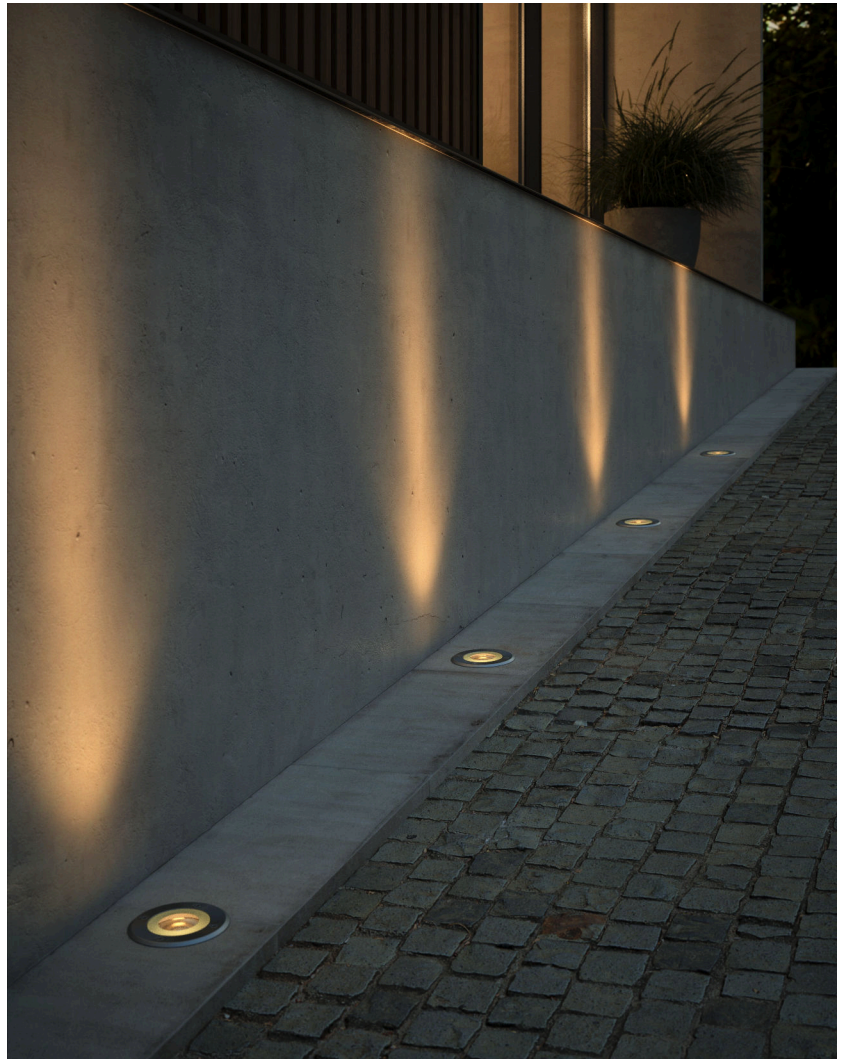

**ANDOR | RECESSED LIGHT | STAINLESS STEEL****nordlux®**

2218400034

Voltage (V): 220-240 Volt  
 IP degree: IP67  
 Maximum bulb wattage (W): 15W  
 Class (Class 1, Class 2, Class 3):  
 Class 1 (Earth contact)  
 Bulb base: GU10  
 Parallel connection: False

Primary material: Aluminium  
 Secondary material: Stainless  
 steel  
 Suitable for Seaside: No  
 Color: Stainless steel

Height (cm): 14.8  
 Width (cm): 11  
 Length (cm): 11  
 EAN: 5704924012488  
 TUN: 2277002  
 Item Number: 2218400034  
 Pcs Per Master Carton: 3

Sales Box Height (cm): 16.5  
 Sales Box Width(cm): 11.5  
 Sales Box Depth (cm): 11.5  
 Sales Box Volume m<sup>3</sup> : 0.0022  
 Product net weight (kg): 0.554

- Ground recessed spotlight perfect for the driveway, walkway or garden • Suited for a GU10 bulb
- Parallel connection possible

The Andor recessed spotlight gives you the opportunity to illuminate your driveway, walkway or garden, and obtain excellent lighting without visible spotlights. Parallel connection possible.