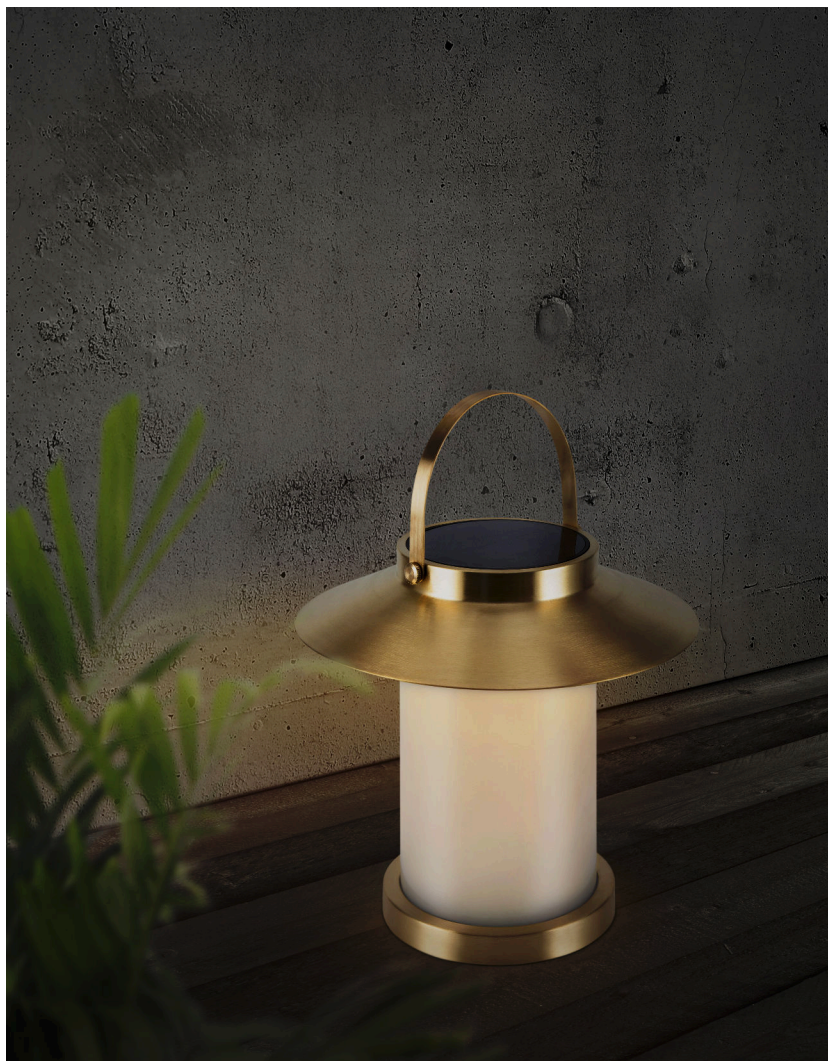

# TEMPLE TO-GO 30 TO GO | BATTERY LIGHT | BRASS

2218325035

Voltage (V): 220-240 Volt  
IP degree: IP54  
Class (Class 1, Class 2, Class 3):  
Class 3 (12V)  
Bulb base: LED Module  
Switch placement: On the base  
Parallel connection: False

Primary material: Brass  
Secondary material: Plastic  
Color of the cable: Black  
Length of the cable (cm): 100  
Surface material of the cable:  
Plastic  
Suitable for Seaside: Yes  
Color: Brass

Height (cm): 22.2  
Width (cm): 22.6  
Shade Diameter (cm): 22.6  
Outdoor base dimension (cm):  
13,8  
Length (cm): 22.6

Brightness of light (Lumen): 106  
Color Temperature (K): 3000  
Ra-value : 80  
Battery lasting time for each  
lumen: 5-5.5 hours

- Solar charged • Turns on automatically when darkness falls • 5 year LED guarantee
- Durable material that is well-suited for harsh weather • 15 year warranty on extensive corrosion

Temple is a portable, solar powered lamp by Danish design duo Says Who that balances elements from the classic lantern with a modern, streamlined design. Temple is the perfect light for your garden, terrace or balcony as it turns on automatically when darkness falls and provides a cosy, yet practical light. Made from durable brass that is well suited for harsh weather.