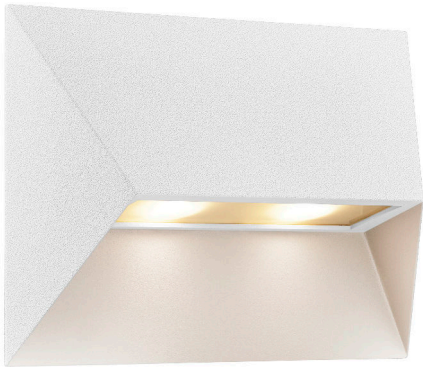

PONTIO 27 | WALL LIGHT | WHITE

2218191001

nordlux®

Voltage (V): 220-240 Volt
 IP degree: IP54
 Maximum bulb wattage (W): 25W
 Class (Class 1, Class 2, Class 3):
 Class 1 (Earth contact)
 Bulb base: GU10
 Parallel connection: True

Height (cm): 19
 Width (cm): 27
 Length (cm): 27
 EAN: 5704924010873
 TUN: 2276878
 Item Number: 2218191001

Pcs Per Master Carton: 3
 Sales Box Height (cm): 28.5
 Sales Box Width(cm): 20.5
 Sales Box Depth (cm): 10.5
 Sales Box Volume m³ : 0.0061
 Product net weight (kg): 1.1

Primary material: Aluminium
 Suitable for Seaside: No
 Color: White

- Architectural design • Parallel connection possible
- Double sockets for extra light output • Space for house number or resident text

Pontio is a series of outdoor lights by Danish design duo Says Who in a streamlined, architectural design. The geometric shape adds a modern, yet timeless expression to your home - while the oblique shade provides a unique and interesting look from all angles. The large, illuminated plate is the perfect place to highlight the resident's house number or names. Matte, slightly textured surface in painted aluminium.