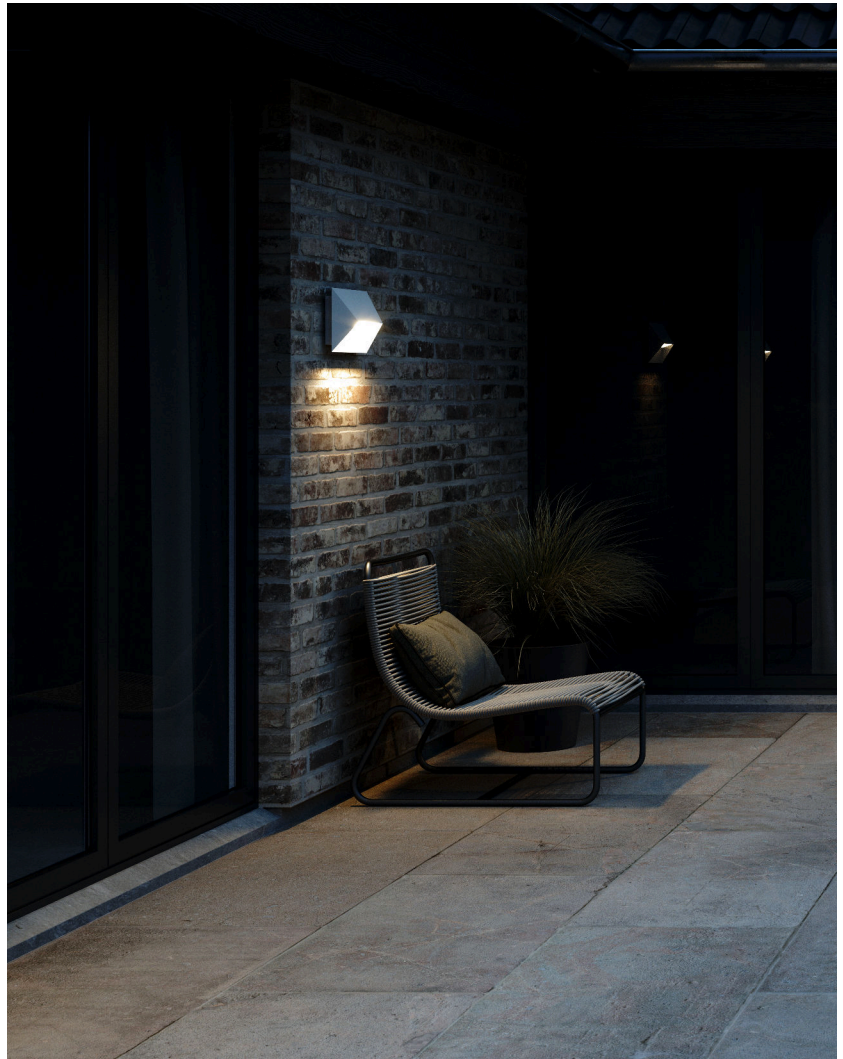

PONTIO 27 | WALL LIGHT | WHITE

2218191001

nordlux®

Voltage (V): 220-240 Volt
 IP degree: IP54
 Maximum bulb wattage (W): 25W
 Class (Class 1, Class 2, Class 3):
 Class 1 (Earth contact)
 Bulb base: GU10
 Parallel connection: True

Primary material: Aluminium
 Suitable for Seaside: No
 Color: White

- Architectural design • Parallel connection possible
- Double sockets for extra light output • Space for house number or resident text

Pontio is a series of outdoor lights by Danish design duo Says Who in a streamlined, architectural design. The geometric shape adds a modern, yet timeless expression to your home - while the oblique shade provides a unique and interesting look from all angles. The large, illuminated plate is the perfect place to highlight the resident's house number or names. Matte, slightly textured surface in painted aluminium.