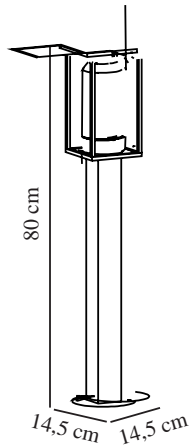

GRIFFIN | GARDEN LIGHT | SMOKED

2218158047

nordlux®

Voltage (V): 220-240 Volt

IP degree: IP44

Maximum bulb wattage (W): 15W

Class (Class 1, Class 2, Class 3):

Class 1 (Earth contact)

Socket type: E27

Parallel connection: True

Height (cm): 80

Width (cm): 14.5

EAN: 5704924010828

TUN: 2276903

Item Number: 2218158047

Pcs Per Master Carton: 3

Sales Box Height (cm): 82

Sales Box Width(cm): 16

Sales Box Depth (cm): 16

Sales Box Volume m³ : 0.021

Primary material: Metal

Secondary material: Plastic

Colour: Smoked

- Streamlined, modern design
- Smoked plastic diffuser creates a pleasant light
- Durable, powder coated metal