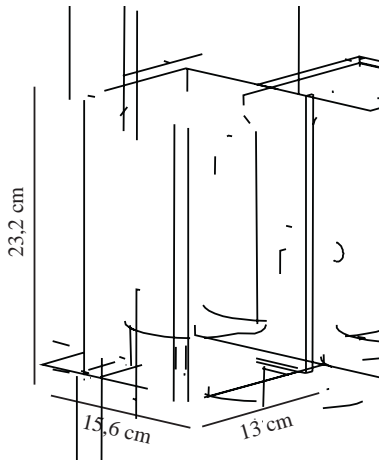

GRIFFIN | WALL LIGHT | SMOKED

2218131047

nordlux[®]

Voltage (V): 220-240 Volt
 IP degree: IP44
 Maximum bulb wattage (W): 15W
 Class (Class 1, Class 2, Class 3):
 Class 1 (Earth contact)
 Socket type: E27
 Parallel connection: True

Height (cm): 23.2
 Width (cm): 13
 Projection (cm): 15.6
 EAN: 5704924010781
 TUN: 2276893
 Item Number: 2218131047

Pcs Per Master Carton: 3
 Sales Box Height (cm): 23
 Sales Box Width(cm): 15
 Sales Box Depth (cm): 14
 Sales Box Volume m³ : 0.0048