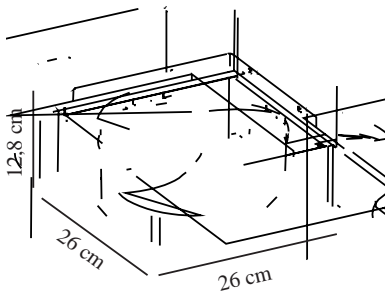

GRIFFIN | CEILING LIGHT | SMOKED

2218126047

nordlux[®]

Voltage (V): 220-240 Volt
 IP degree: IP44
 Maximum bulb wattage (W): 15W
 Class (Class 1, Class 2, Class 3):
 Class 2 (Double isolated)
 Socket type: E27
 Parallel connection: True

Height (cm): 12.8
 Width (cm): 26
 Length (cm): 26
 EAN: 5704924010767
 TUN: 2276900
 Item Number: 2218126047

Pcs Per Master Carton: 3
 Sales Box Height (cm): 27
 Sales Box Width(cm): 27
 Sales Box Depth (cm): 14
 Sales Box Volume m³ : 0.0102