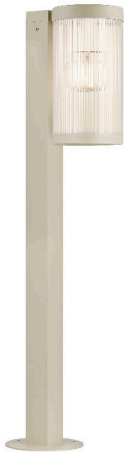

# COUPAR | GARDEN LIGHT | SANDED

2218088008

**nordlux®**

Voltage (V): 220-240 Volt  
 IP degree: IP54  
 Maximum bulb wattage (W): 25W  
 Class (Class 1, Class 2, Class 3):  
 Class 1 (Earth contact)  
 Bulb base: E27  
 Parallel connection: True

Height (cm): 80  
 Width (cm): 14.5  
 Tube Diameter (cm): 5  
 Shade Diameter (cm): 13  
 Outdoor base dimension (cm):  
 145  
 Length (cm): 14.5

Pcs Per Master Carton: 3  
 Sales Box Height (cm): 81  
 Sales Box Width(cm): 24.5  
 Sales Box Depth (cm): 15.5  
 Sales Box Volume m<sup>3</sup> : 0.0308  
 Product net weight (kg): 1.65

Primary material: Aluminium  
 Secondary material: Plastic  
 Suitable for Seaside: No  
 Color: Sanded

EAN: 5704924010682  
 TUN: 2276881  
 Item Number: 2218088008

- Durable, powder coated metal
- Ripped diffuser creates a pleasant light
- Parallel connection possible

The Coupar series by Danish design duo Says Who exhibits a modern take on the traditional lantern. With clean lines and yet a soft, rounded design expression, the series effortlessly combines classic characteristics with a modern, contemporary look. The ribbed glass ensures a pleasant, diffused ambience while casting an interesting play of light. Carried out in durable powder coated metal. Easy installation in ground with the Nordlux base unit.