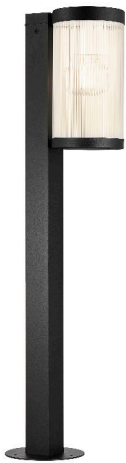

COUPAR | GARDEN LIGHT | BLACK

2218088003

nordlux®

Voltage (V): 220-240 Volt
 IP degree: IP54
 Maximum bulb wattage (W): 25W
 Class (Class 1, Class 2, Class 3):
 Class 1 (Earth contact)
 Bulb base: E27
 Parallel connection: True

Height (cm): 80
 Width (cm): 14.5
 Tube Diameter (cm): 5
 Shade Diameter (cm): 13
 Outdoor base dimension (cm):
 14.5
 Length (cm): 14.5

Sales Box Height (cm): 81
 Sales Box Width(cm): 24.5
 Sales Box Depth (cm): 15.5
 Sales Box Volume m³ : 0.0308
 Product net weight (kg): 1.65

Primary material: Aluminium
 Secondary material: Plastic
 Suitable for Seaside: No
 Color: Black

EAN: 5704924010675
 TUN: 2276901
 Item Number: 2218088003
 Pcs Per Master Carton: 3

- Durable, powder coated metal
- Ripped diffuser creates a pleasant light
- Parallel connection possible

The Coupar series by Danish design duo Says Who exhibits a modern take on the traditional lantern. With clean lines and yet a soft, rounded design expression, the series effortlessly combines classic characteristics with a modern, contemporary look. The ribbed glass ensures a pleasant, diffused ambience while casting an interesting play of light. Carried out in durable powder coated metal. Easy installation in ground with the Nordlux base unit.