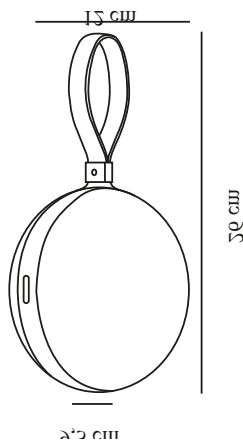

BRING TO-GO 12 | BATTERY LIGHT | WHITE/YELLOW

2218013026

Voltage (V): 3.7 Volt
IP degree: IP54
Class (Class 1, Class 2, Class 3):
Class 3 (12V)
Socket type: LED Module
Switch placement: On the fixture
Parallel connection: False

Primary material: Plastic
Secondary material: Plastic
Colour of the cable: Black
Length of the cable (cm): 100
Surface material of the cable:
Plastic
Is the cable replaceable: True
Colour: White/Yellow

Height (cm): 26
Shade Diameter (cm): 12
Shade Height (cm): 12
Length (cm): 12
Projection (cm): 9.3

EAN: 5704924014758
TUN: 2310404
Item Number: 2218013026
Pcs Per Master Carton: 3

Sales Box Height (cm): 13
Sales Box Width (cm): 10
Sales Box Depth (cm): 13
Sales Box Volume m³: 0.0017
Product net weight (kg): 0.229