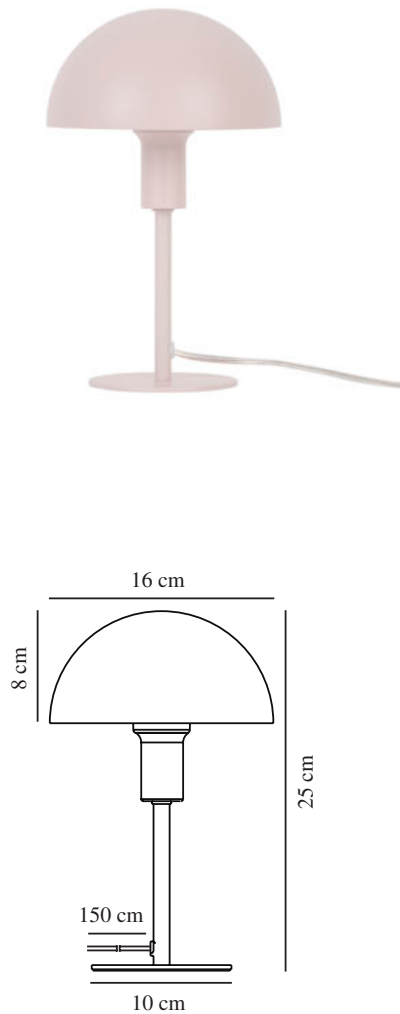

ELLEN MINI | TABLE LAMP | DUSTY ROSE

2213745057

nordlux®

Voltage (V): 220-240 Volt
IP degree: IP20
Maximum bulb wattage (W): 40W
Class (Class 1, Class 2, Class 3):
Class 2 (Double isolated)
Socket type: E14
Switch placement: On the cable
Parallel connection: False

Primary material: Metal
Secondary material: Plastic
Colour of the cable: Clear
Length of the cable (cm): 150
Surface material of the cable:
Plastic
Is the cable replaceable: False
Colour: Dusty rose

Height (cm): 25
Width (cm): 16
Tube Diameter (cm): 1.15
Shade Diameter (cm): 16
Outdoor base dimension (cm): 10
Length (cm): 16
Mount directly into insulation:
False

EAN: 5704924014208
TUN: 2310312
Item Number: 2213745057

Pcs Per Master Carton: 4
Sales Box Height (cm): 26
Sales Box Width(cm): 17.5
Sales Box Depth (cm): 17.5
Sales Box Volume m³ : 0.008
Product net weight (kg): 0.65

- Miniature version that is perfect for smaller spaces
- Contemporary and elegant style
- Creates a soft downlight

With references to minimalist and timeless Scandinavian design, Ellen fits beautifully into most interior designs. This colourful "mini version" is perfect for lighting up a shelf, window ledge, children's room or any area where there is little space.