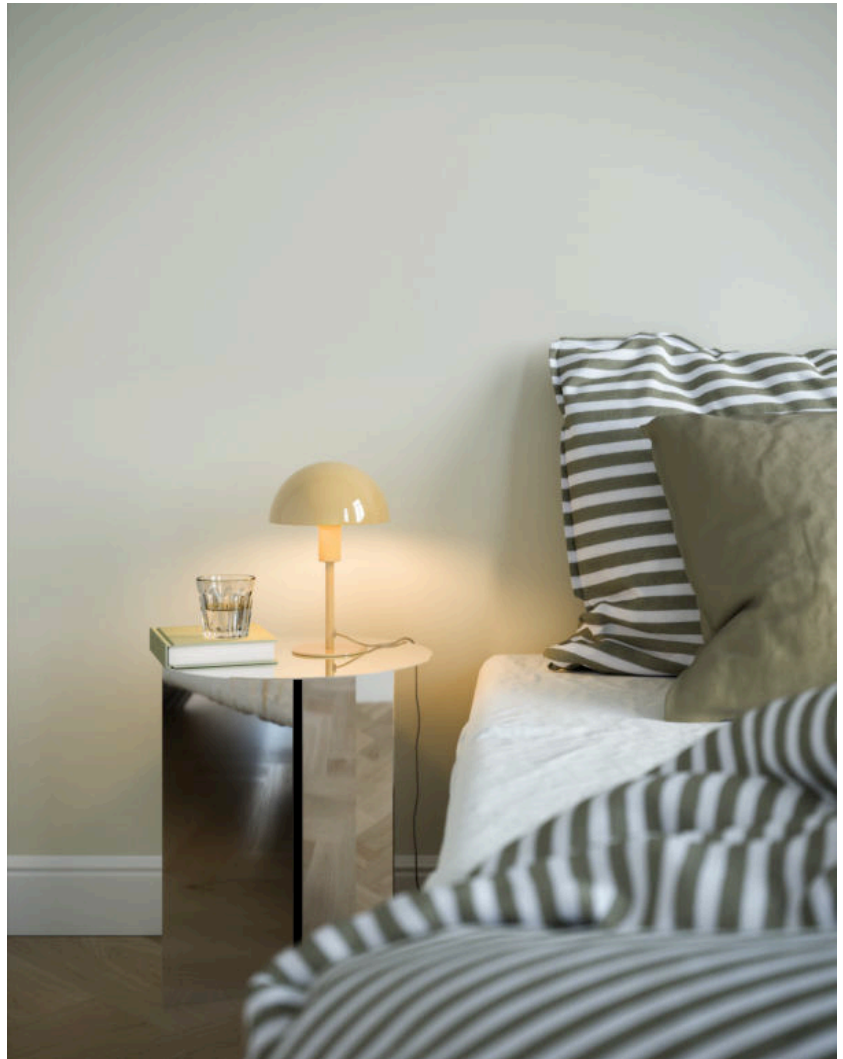

ELLEN MINI | TABLE LAMP | YELLOW

2213745026

nordlux®

Voltage (V): 220-240 Volt
 IP degree: IP20
 Maximum bulb wattage (W): 40W
 Class (Class 1, Class 2, Class 3):
 Class 2 (Double isolated)
 Bulb base: E14
 Switch placement: On the cable
 Parallel connection: False

Height (cm): 25
 Width (cm): 16
 Tube Diameter (cm): 1.15
 Shade Diameter (cm): 16
 Outdoor base dimension (cm): 10
 Length (cm): 16
 Mount directly into insulation:
 False

Pcs Per Master Carton: 4
 Sales Box Height (cm): 26
 Sales Box Width(cm): 17.5
 Sales Box Depth (cm): 17.5
 Sales Box Volume m³ : 0.008
 Product net weight (kg): 0.65

Primary material: Metal
 Secondary material: Plastic
 Colour of the cable: Clear
 Length of the cable (cm): 150
 Surface material of the cable:
 Plastic
 Is the cable replaceable: False
 Colour: Yellow

EAN: 5704924014192
 TUN: 2310321
 Item Number: 2213745026

- Miniature version that is perfect for smaller spaces
- Contemporary and elegant style
- Creates a soft downlight

With references to minimalist and timeless Scandinavian design, Ellen fits beautifully into most interior designs. This colourful "mini version" is perfect for lighting up a shelf, window ledge, children's room or any area where there is little space.