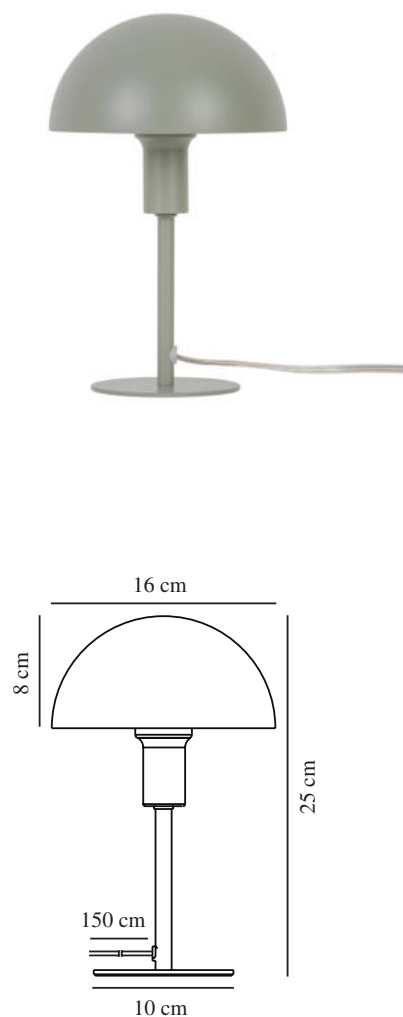

**ELLEN MINI | TABLE LAMP | DUSTY GREEN**

2213745023

**nordlux®**

Voltage (V): 220-240 Volt  
 IP degree: IP20  
 Maximum bulb wattage (W): 40W  
 Class (Class 1, Class 2, Class 3):  
 Class 2 (Double isolated)  
 Socket type: E14  
 Switch placement: On the cable  
 Parallel connection: False

Primary material: Metal  
 Secondary material: Plastic  
 Colour of the cable: Clear  
 Length of the cable (cm): 150  
 Surface material of the cable:  
 Plastic  
 Is the cable replaceable: False  
 Colour: Dusty green

Height (cm): 25  
 Width (cm): 16  
 Tube Diameter (cm): 1.15  
 Shade Diameter (cm): 16  
 Outdoor base dimension (cm): 10  
 Length (cm): 16  
 Mount directly into insulation:  
 False

EAN: 5704924014154  
 TUN: 2310307  
 Item Number: 2213745023

Pcs Per Master Carton: 4  
 Sales Box Height (cm): 26  
 Sales Box Width(cm): 17.5  
 Sales Box Depth (cm): 17.5  
 Sales Box Volume m<sup>3</sup> : 0.008  
 Product net weight (kg): 0.65

- Miniature version that is perfect for smaller spaces
- Contemporary and elegant style
- Creates a soft downlight