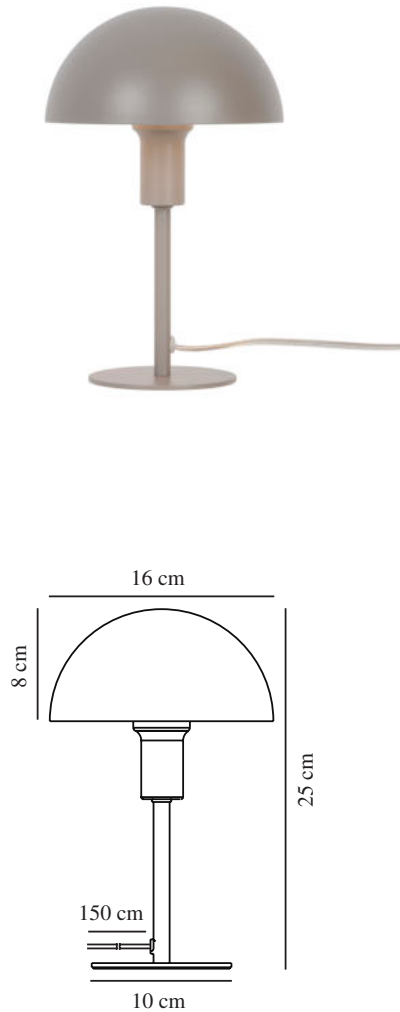

ELLEN MINI | TABLE LAMP | LIGHT BROWN

2213745009

nordlux®

Voltage (V): 220-240 Volt
 IP degree: IP20
 Maximum bulb wattage (W): 40W
 Class (Class 1, Class 2, Class 3):
 Class 2 (Double isolated)
 Socket type: E14
 Switch placement: On the cable
 Parallel connection: False

Primary material: Metal
 Secondary material: Plastic
 Colour of the cable: Clear
 Length of the cable (cm): 150
 Surface material of the cable:
 Plastic
 Is the cable replaceable: False
 Colour: Light brown

Height (cm): 25
 Width (cm): 16
 Tube Diameter (cm): 1.15
 Shade Diameter (cm): 16
 Outdoor base dimension (cm): 10
 Length (cm): 16
 Mount directly into insulation:
 False

EAN: 5704924014178
 TUN: 2310309
 Item Number: 2213745009

Pcs Per Master Carton: 4
 Sales Box Height (cm): 26
 Sales Box Width(cm): 17.5
 Sales Box Depth (cm): 17.5
 Sales Box Volume m³ : 0.008
 Product net weight (kg): 0.65

- Miniature version that is perfect for smaller spaces
- Contemporary and elegant style
- Creates a soft downlight