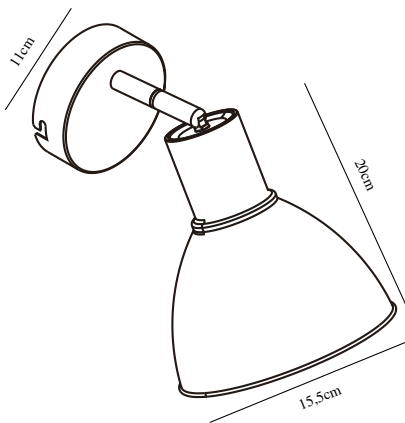

**POP | WALL LIGHT | MATT BLACK**

2213641003

**nordlux®**

Voltage (V): 220-240 Volt  
 IP degree: IP20  
 Maximum bulb wattage (W): 18W  
 Class (Class 1, Class 2, Class 3):  
 Class 2 (Double isolated)  
 Bulb base: E27  
 Switch placement: On the cable  
 Parallel connection: False

Primary material: Metal  
 Color of the cable: Black  
 Length of the cable (cm): 150  
 Surface material of the cable:  
 Plastic  
 Is the cable replaceable: True  
 Color: Matt black

Height (cm): 20  
 Width (cm): 19  
 Shade Diameter (cm): 15.5  
 Length (cm): 19  
 Tilt Angle (°): 90  
 Turning Angle (°): 320

EAN: 5704924012952  
 TUN: 2277004  
 Item Number: 2213641003  
 Pcs Per Master Carton: 3

Sales Box Height (cm): 19.3  
 Sales Box Width(cm): 21  
 Sales Box Depth (cm): 16  
 Sales Box Volume m<sup>3</sup> : 0.0065  
 Product net weight (kg): 0.54

• Contemporary and simple style • Adjustable lamp head for a directional light

Pop is a stylish, streamlined lighting design in a soft, matte finish. The brass detail on top adds an elegant touch to the classic shade. The wall lamp has an adjustable lamp head for a directional light and will hang beautifully beside your bed, sofa or above the kitchen counter.