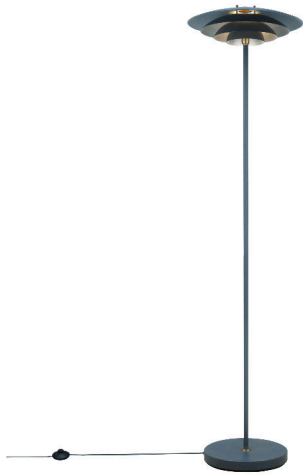

BRETAGNE | FLOOR LAMP | GREY

2213494010

nordlux®

Voltage (V): 220-240 Volt
 IP degree: IP20
 Maximum bulb wattage (W): 25W
 Class (Class 1, Class 2, Class 3):
 Class 2 (Double isolated)
 Bulb base: G9
 Switch placement: On the cable
 Parallel connection: False

Primary material: Metal
 Secondary material: Metal
 Color of the cable: Grey
 Length of the cable (cm): 150
 Surface material of the cable:
 Plastic
 Is the cable replaceable: False
 Color: Grey

Height (cm): 150
 Width (cm): 38
 Tube Diameter (cm): 1.6
 Shade Diameter (cm): 38
 Outdoor base dimension (cm): 28
 Length (cm): 38

- Scandinavian clean and soft lines
- Multiple layered shades create a soft, diffused light
- White coloured inside for optimal light
- On/off floor switch

The Bretagne family is the epitome of Scandinavian clean and soft lines. The classic design with multiple layered shades ensure a soft, glare-free light that creates the perfect, cosy ambience.