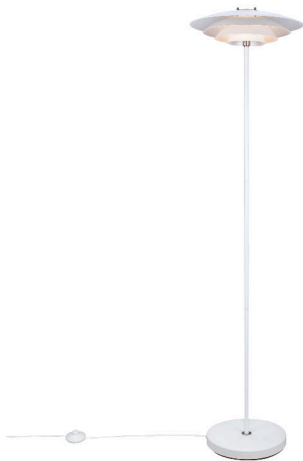

**BRETAGNE | FLOOR LAMP | WHITE**

2213494001

**nordlux®**

Voltage (V): 220-240 Volt  
 IP degree: IP20  
 Maximum bulb wattage (W): 25W  
 Class (Class 1, Class 2, Class 3):  
 Class 2 (Double isolated)  
 Bulb base: G9  
 Switch placement: On the cable  
 Parallel connection: False

Primary material: Metal  
 Secondary material: Metal  
 Color of the cable: White  
 Length of the cable (cm): 150  
 Surface material of the cable:  
 Plastic  
 Is the cable replaceable: False  
 Color: White

Height (cm): 150  
 Width (cm): 38  
 Tube Diameter (cm): 1.6  
 Shade Diameter (cm): 38  
 Outdoor base dimension (cm): 28  
 Length (cm): 38

EAN: 5704924012211  
 TUN: 2276955  
 Item Number: 2213494001  
 Pcs Per Master Carton: 2

Sales Box Height (cm): 43  
 Sales Box Width(cm): 43  
 Sales Box Depth (cm): 22.5  
 Sales Box Volume m<sup>3</sup> : 0.0416  
 Product net weight (kg): 6

- Scandinavian clean and soft lines
- Multiple layered shades create a soft, diffused light
- White coloured inside for optimal light
- On/off floor switch