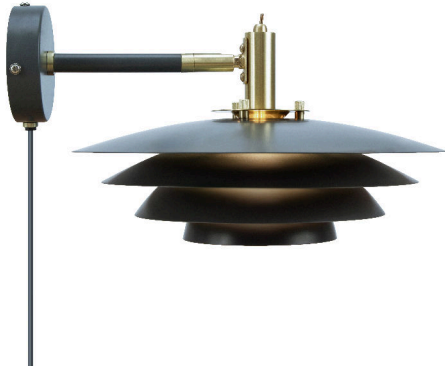

BRETAGNE | WALL LIGHT | GREY

2213471010

nordlux®

Voltage (V): 220-240 Volt
 IP degree: IP20
 Maximum bulb wattage (W): 25W
 Class (Class 1, Class 2, Class 3):
 Class 2 (Double isolated)
 Bulb base: G9
 Switch placement: On the base
 Parallel connection: False

Primary material: Metal
 Secondary material: Metal
 Color of the cable: Black
 Length of the cable (cm): 150
 Surface material of the cable:
 Plastic
 Is the cable replaceable: True
 Color: Grey

Height (cm): 18
 Tube Diameter (cm): 1.27
 Shade Diameter (cm): 30
 Outdoor base dimension (cm): 7,5
 Tilt Angle (°): 90
 Turning Angle (°): 45

- Scandinavian clean and soft lines
- Multiple layered shades create a soft, diffused light
- White coloured inside for optimal light
- Rocking on/off switch on top

The Bretagne family is the epitome of Scandinavian clean and soft lines. The classic design with multiple layered shades ensure a soft, glare-free light that creates the perfect, cosy ambience.