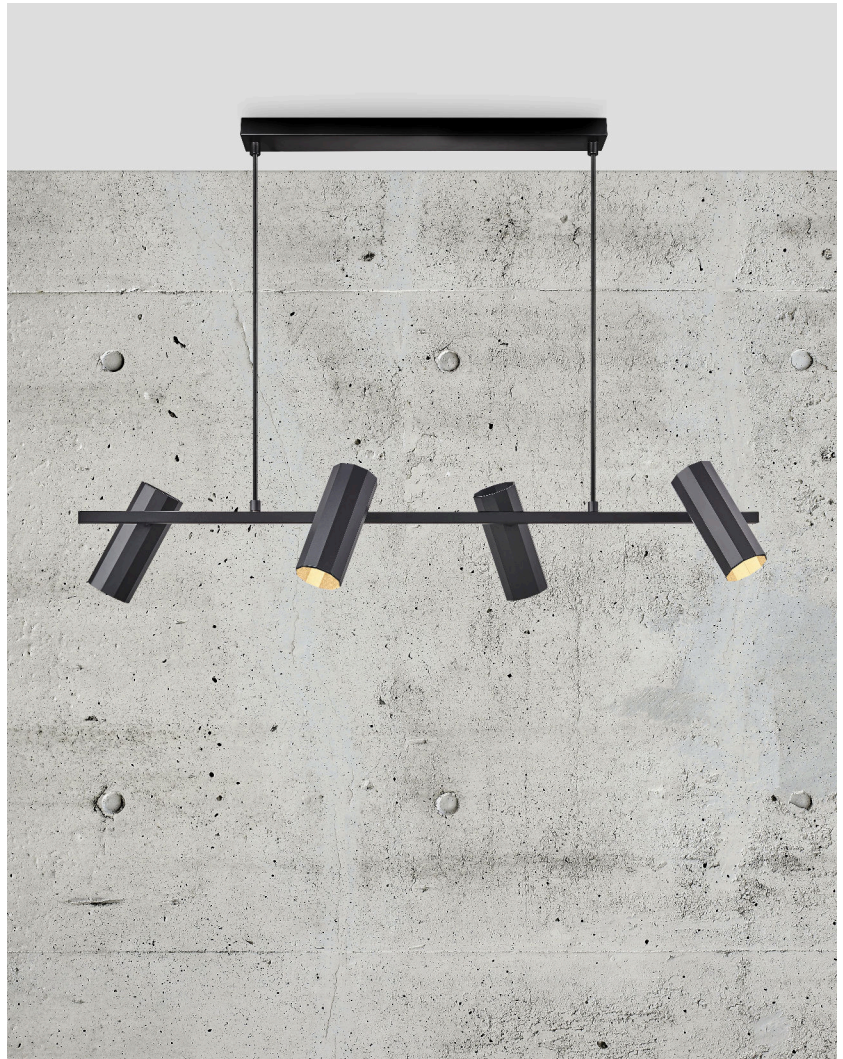

ALANIS 4 | PENDANT | BLACK

2213423003

nordlux®

Voltage (V): 220-240 Volt
 IP degree: IP20
 Maximum bulb wattage (W): 15W
 Class (Class 1, Class 2, Class 3):
 Class 2 (Double isolated)
 Bulb base: GU10
 Parallel connection: False

Primary material: Metal
 Color of the cable: Black
 Length of the cable (cm): 200
 Surface material of the cable:
 Plastic
 Is the cable replaceable: False
 Color: Black

Height (cm): 15
 Tube Diameter (cm): 1.5
 Shade Diameter (cm): 6
 Length (cm): 90
 Tilt Angle (°): 40
 Turning Angle (°): 330

EAN: 5704924012112
 TUN: 2276951
 Item Number: 2213423003
 Pcs Per Master Carton: 3

Sales Box Height (cm): 94.5
 Sales Box Width(cm): 10
 Sales Box Depth (cm): 24
 Sales Box Volume m³ : 0.0227
 Product net weight (kg): 2

- **Minimalist and streamlined design** • 10-sided profile giving a streamlined, yet soft look
- **Perfect above the dining or kitchen table**

Alanis has a 10-sided profile that creates a unique design expression - streamlined and soft at the same time. The minimalistic pendant is perfect above the dining or kitchen table.