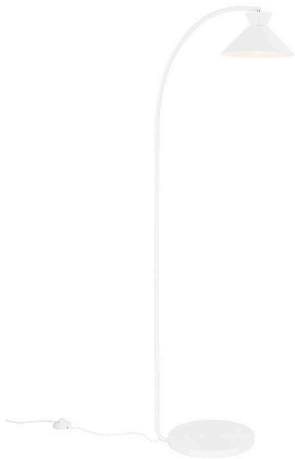

DIAL | FLOOR LAMP | WHITE

2213394001

nordlux®

Voltage (V): 220-240 Volt
 IP degree: IP20
 Maximum bulb wattage (W): 40W
 Class (Class 1, Class 2, Class 3):
 Class 2 (Double isolated)
 Bulb base: E27
 Switch placement: On the cable
 Parallel connection: False

Primary material: Metal
 Color of the cable: White
 Length of the cable (cm): 150
 Surface material of the cable:
 Plastic
 Is the cable replaceable: False
 Color: White

Height (cm): 150
 Width (cm): 25
 Tube Diameter (cm): 1.6
 Shade Diameter (cm): 25
 Length (cm): 25
 Tilt Angle (°): 90
 Turning Angle (°): 45

EAN: 5704924012082
 TUN: 2276974
 Item Number: 2213394001
 Pcs Per Master Carton: 2

Sales Box Height (cm): 67
 Sales Box Width(cm): 34
 Sales Box Depth (cm): 16
 Sales Box Volume m³ : 0.0364
 Product net weight (kg): 3.6

- Nordic simplicity with clean lines
- Decorative upright effect creating a floating vibe
- Updated look from the fifties and sixties
- Adjustable lamp head for a directional light

Dial is a modern and contemporary family inspired by distinctive lighting designs from the 50s. The style is Nordic and streamlined, with an open and geometric shape that allows for lots of light to shine through. The open shade creates a decorative upright effect when the light is turned on. The curved wall bracket supports the light and elegant expression.