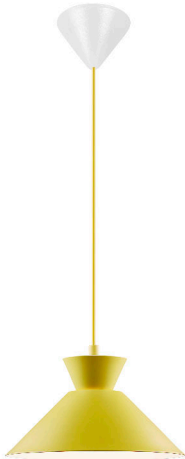

DIAL 25 | PENDANT | YELLOW

2213333026

nordlux®

Voltage (V): 220-240 Volt
 IP degree: IP20
 Maximum bulb wattage (W): 40W
 Class (Class 1, Class 2, Class 3):
 Class 2 (Double isolated)
 Bulb base: E27
 Parallel connection: False

Primary material: Metal
 Color of the cable: Yellow
 Length of the cable (cm): 200
 Surface material of the cable:
 Plastic
 Is the cable replaceable: False
 Color: Yellow

Height (cm): 13.5
 Width (cm): 25
 Shade Diameter (cm): 25
 Length (cm): 25

- Nordic simplicity with clean lines
- Decorative uplight effect creating a floating vibe
- Updated look from the fifties and sixties

Dial is a modern and contemporary family inspired by distinctive lighting designs from the 50s. The style is Nordic and streamlined, with an open and geometric shape that allows for lots of light to shine through. The open shade creates a decorative uplight effect when the light is turned on.