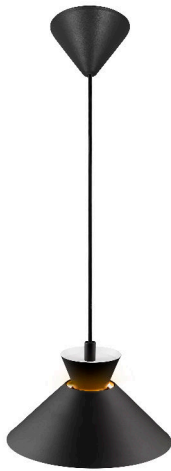

DIAL 25 | PENDANT | BLACK

2213333003

nordlux®

Voltage (V): 220-240 Volt
 IP degree: IP20
 Maximum bulb wattage (W): 40W
 Class (Class 1, Class 2, Class 3):
 Class 2 (Double isolated)
 Bulb base: E27
 Parallel connection: False

Primary material: Metal
 Color of the cable: Black
 Length of the cable (cm): 200
 Surface material of the cable:
 Plastic
 Is the cable replaceable: False

Color: Black
 Height (cm): 13.5
 Width (cm): 25
 Shade Diameter (cm): 25
 Length (cm): 25

- Nordic simplicity with clean lines • Decorative uplight effect creating a floating vibe
- Updated look from the fifties and sixties

Dial is a modern and contemporary family inspired by distinctive lighting designs from the 50s. The style is Nordic and streamlined, with an open and geometric shape that allows for lots of light to shine through. The open shade creates a decorative uplight effect when the light is turned on.