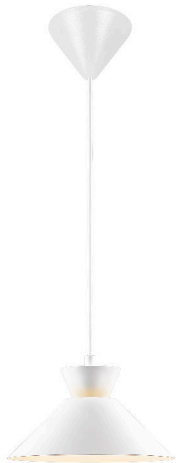

DIAL 25 | PENDANT | WHITE

2213333001

nordlux®

Voltage (V): 220-240 Volt
 IP degree: IP20
 Maximum bulb wattage (W): 40W
 Class (Class 1, Class 2, Class 3):
 Class 2 (Double isolated)
 Bulb base: E27
 Parallel connection: False

Primary material: Metal
 Color of the cable: White
 Length of the cable (cm): 200
 Surface material of the cable:
 Plastic
 Is the cable replaceable: False
 Color: White

Height (cm): 13.5
 Width (cm): 25
 Shade Diameter (cm): 25
 Length (cm): 25

- Nordic simplicity with clean lines • Decorative uplight effect creating a floating vibe
- Updated look from the fifties and sixties

Dial is a modern and contemporary family inspired by distinctive lighting designs from the 50s. The style is Nordic and streamlined, with an open and geometric shape that allows for lots of light to shine through. The open shade creates a decorative uplight effect when the light is turned on.