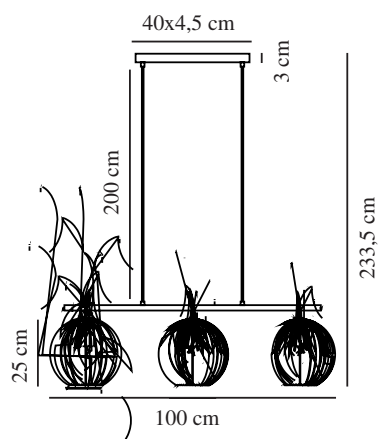

BERONI | PENDANT | BLACK

2213293003

nordlux®

Voltage (V): 220-240 Volt
 IP degree: IP20
 Maximum bulb wattage (W): 60W
 Class (Class 1, Class 2, Class 3):
 Class 2 (Double isolated)
 Socket type: E27
 Parallel connection: False

Primary material: Metal
 Secondary material: Metal
 Colour of the cable: Black
 Length of the cable (cm): 200
 Surface material of the cable:
 Textile
 Is the cable replaceable: False
 Colour: Black

Height (cm): 23.6
 Shade Diameter (cm): 25
 Length (cm): 100.3
 Mount directly into insulation:
 False

EAN: 5704924015113
 TUN: 2310304
 Item Number: 2213293003

Pcs Per Master Carton: 2
 Sales Box Height (cm): 33
 Sales Box Width(cm): 103
 Sales Box Depth (cm): 26
 Sales Box Volume m³ : 0.0884
 Product net weight (kg): 2.3