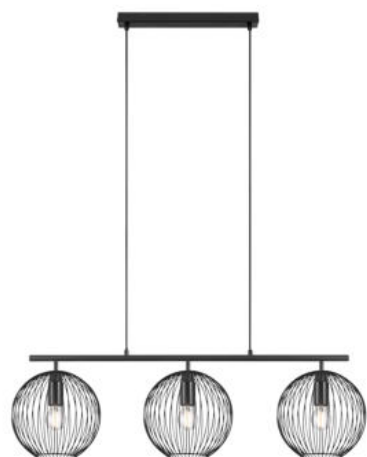

BERONI | PENDANT | BLACK

2213293003

nordlux®

Voltage (V): 220-240 Volt
 IP degree: IP20
 Maximum bulb wattage (W): 60W
 Class (Class 1, Class 2, Class 3):
 Class 2 (Double isolated)
 Socket type: E27
 Parallel connection: False

Primary material: Metal
 Secondary material: Metal
 Colour of the cable: Black
 Length of the cable (cm): 200
 Surface material of the cable:
 Textile
 Is the cable replaceable: False
 Colour: Black

Height (cm): 23.6
 Shade Diameter (cm): 25
 Length (cm): 100.3
 Mount directly into insulation:
 False

EAN: 5704924015113
 TUN: 2310304
 Item Number: 2213293003

Pcs Per Master Carton: 2
 Sales Box Height (cm): 33
 Sales Box Width(cm): 103
 Sales Box Depth (cm): 26
 Sales Box Volume m³ : 0.0884
 Product net weight (kg): 2.3

- Minimalistic, yet industrial expression • Create your own design expression with a decorative bulb
- Elegant finish connecting shade to socket

The Beroni pendant has a distinct and minimalistic design casting a fascinating light and shadow play when turned on. The curved metal wires create an open and airy look, where you can create your own design expression by adding a decorative bulb.