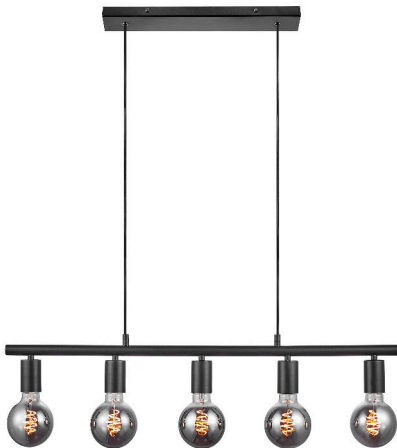

PACO 5 | PENDANT | BLACK

2213273003

nordlux®

Voltage (V): 220-240 Volt
 IP degree: IP20
 Maximum bulb wattage (W): 25W
 Class (Class 1, Class 2, Class 3):
 Class 2 (Double isolated)
 Bulb base: E27
 Parallel connection: False

Height (cm): 11.5
 Width (cm): 80
 Length (cm): 80
 EAN: 5704924011931
 TUN: 2276930
 Item Number: 2213273003
 Pcs Per Master Carton: 3

Sales Box Height (cm): 9
 Sales Box Width(cm): 82
 Sales Box Depth (cm): 14
 Sales Box Volume m³ : 0.0103
 Product net weight (kg): 1.7

Primary material: Metal
 Color of the cable: Black
 Length of the cable (cm): 200
 Surface material of the cable:
 Plastic
 Is the cable replaceable: False
 Color: Black

- Minimalistic and industrial design expression • Create your own design expression with a decorative bulb
- Perfect above the dining or kitchen table

With an industrial and minimalist design, the Paco series can be styled to fit perfectly to your own personal taste. Add a big and decorative bulb to create the perfect, cosy ambience. The combination of black metal and a decorative bulb creates a trendy and industrial design expression.