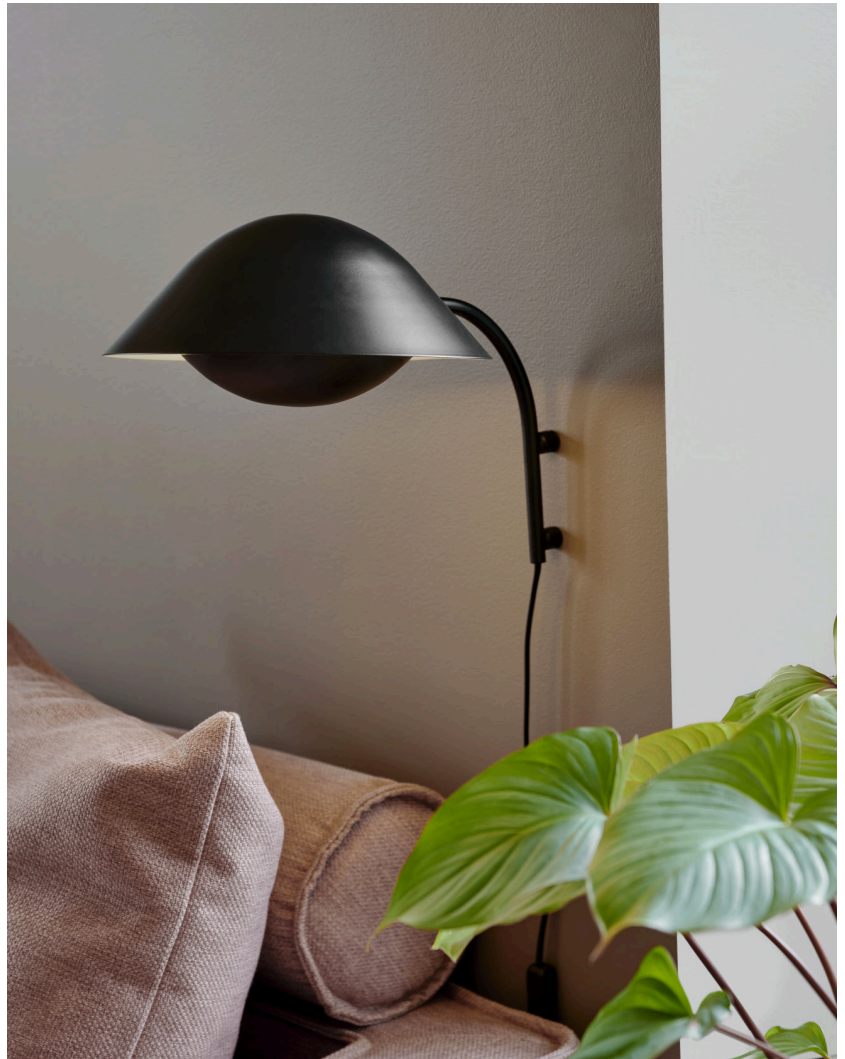

**FREYA | WALL LIGHT | BLACK**

2213101003

**nordlux®**

Voltage (V): 220-240 Volt  
 IP degree: IP20  
 Maximum bulb wattage (W): 40W  
 Class (Class 1, Class 2, Class 3):  
 Class 2 (Double isolated)  
 Bulb base: E14  
 Switch placement: On the cable  
 Parallel connection: False

Primary material: Metal  
 Color of the cable: Black  
 Length of the cable (cm): 150  
 Surface material of the cable:  
 Plastic  
 Is the cable replaceable: False  
 Color: Black

Height (cm): 26  
 Width (cm): 35  
 Tube Diameter (cm): 1.15  
 Shade Diameter (cm): 25  
 Length (cm): 35

- Organically shaped wall lamp in Nordic design • Non-visible light source for an indirect light
- Removeable lower shade for easy change of bulb

Freya is a family of organically shaped lights in a Nordic contemporary design. The almost oversized top shade embraces the lower and completes the elegant silhouette - while at the same time covering the light source for a comfortable light.