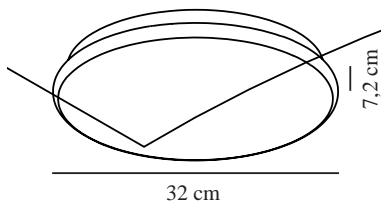

MONTONE 33 3000K SENSOR | CEILING LIGHT | WHITE

2210476101

nordlux®

Voltage (V): 220-240 Volt
IP degree: IP44
Class (Class 1, Class 2, Class 3):
Class 2 (Double isolated)
Socket type: LED Module
Parallel connection: False

Primary material: Plastic
Secondary material: Plastic
Colour: White

Height (cm): 7.2
Width (cm): 32
Shade Diameter (cm): 25
Lenght (cm): 32

EAN: 5704924012846
TUN: 2277037
Item Number: 2210476101
Pcs Per Master Carton: 3
Sales Box Height (cm): 32.5

Sales Box Width(cm): 32.3
Sales Box Depth (cm): 7.5
Sales Box Volume m³ : 0.01
Product net weight (kg): 0.41

Brightness of light (Lumen): 1300
Colour temperature (Kelvin): 3000
Ra-value : 80
Lifetime (hours): 25000
Beam angle (°) : 120
Actual watt (W): 13

- Motion sensor turns light on • High light output
- Suitable for the bathroom (IP44) • 5-year LED guarantee

Montone is a classic and timeless ceiling light with an opal white shade that provides a pleasant white light. The simple design means that Montone fits beautifully into most homes. The ceiling light has a sensor that turns on the light when it detects motion. A high IP rating (IP44) makes it suitable for use in the bathroom.

Nordlux
2210476101

A	
B	
C	
D	
E	
F	
G	

13
kWh/1000h

2019/2015