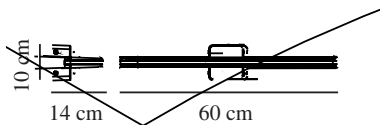

TINIA 60 | WALL LIGHT | BLACK

2210141003

nordlux®