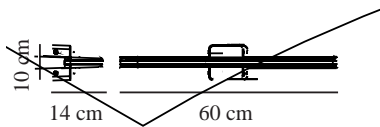

TINIA 60 | WALL LIGHT | WHITE

2210141001

Voltage (V): 220-240 Volt
 IP degree: IP44
 Class (Class 1, Class 2, Class 3):
 Class 2 (Double isolated)
 Socket type: LED Module
 Parallel connection: False

Primary material: Metal
 Secondary material: Plastic
 Colour: White

Height (cm): 10
 Width (cm): 60
 Projection (cm): 14

EAN: 5704924016325
 TUN: 2326345
 Item Number: 2210141001
 Pcs Per Master Carton: 3
 Sales Box Height (cm): 14.3

Sales Box Width(cm): 60.4
 Sales Box Depth (cm): 10.3
 Sales Box Volume m³ : 0.0089
 Product net weight (kg): 0.94