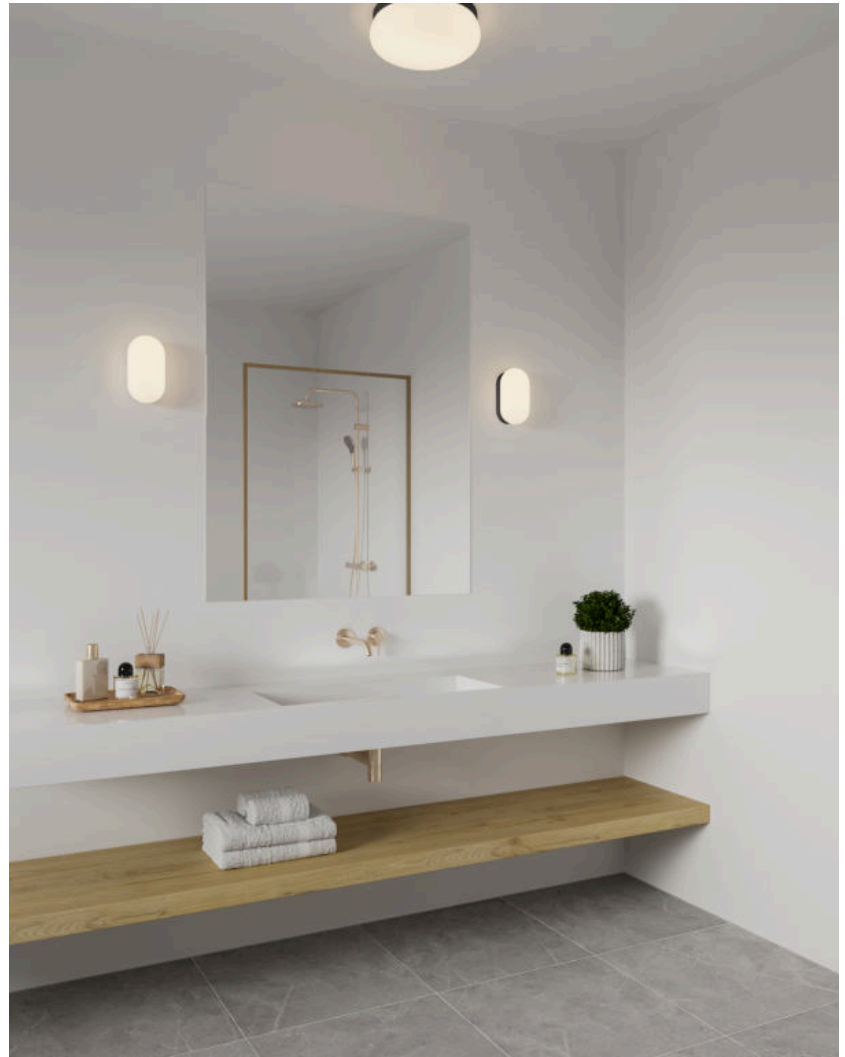

FOAM | WALL LIGHT | BLACK

2210131003

nordlux®

Voltage (V): 230 Volt
 IP degree: IP44
 Maximum bulb wattage (W): 55W
 Class (Class 1, Class 2, Class 3):
 Class 2 (Double isolated)
 Socket type: E27
 Parallel connection: True

Primary material: Plastic
 Secondary material: PMMA
 Colour: Black

- Suitable for the bathroom (IP44) • Requires a retrofit E27 bulb
- Parallel connection possible

Foam is a wall light with a streamlined and simple design. The high IP rating (IP44) makes it perfect for the bathroom. Provides a diffused and pleasant light.