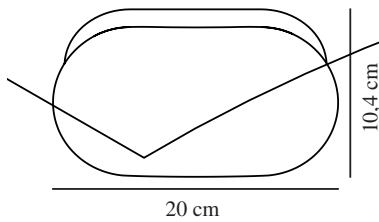

FOAM | WALL LIGHT | BLACK

2210131003

nordlux®

Voltage (V): 230 Volt
 IP degree: IP44
 Maximum bulb wattage (W): 55W
 Class (Class 1, Class 2, Class 3):
 Class 2 (Double isolated)
 Socket type: E27
 Parallel connection: True

Height (cm): 21.75
 Width (cm): 11.76
 Projection (cm): 10.38
 EAN: 5704924012563
 TUN: 2277034
 Item Number: 2210131003

Pcs Per Master Carton: 3
 Sales Box Height (cm): 11
 Sales Box Width(cm): 17
 Sales Box Depth (cm): 27
 Sales Box Volume m³ : 0.005
 Product net weight (kg): 0.2