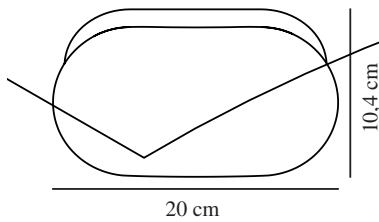

FOAM | WALL LIGHT | WHITE

2210131001

nordlux®

Voltage (V): 230 Volt
 IP degree: IP44
 Maximum bulb wattage (W): 55W
 Class (Class 1, Class 2, Class 3):
 Class 2 (Double isolated)
 Socket type: E27
 Parallel connection: True

Height (cm): 21.75
 Width (cm): 11.76
 Projection (cm): 10.38
 EAN: 5704924012549
 TUN: 2277031
 Item Number: 2210131001

Pcs Per Master Carton: 3
 Sales Box Height (cm): 11
 Sales Box Width(cm): 17
 Sales Box Depth (cm): 27
 Sales Box Volume m³ : 0.005
 Product net weight (kg): 0.2

Primary material: Plastic
 Secondary material: PMMA
 Colour: White

- Suitable for the bathroom (IP44) • Requires a retrofit E27 bulb
- Parallel connection possible

Foam is a wall light with a streamlined and simple design. The high IP rating (IP44) makes it perfect for the bathroom. Provides a diffused and pleasant light.