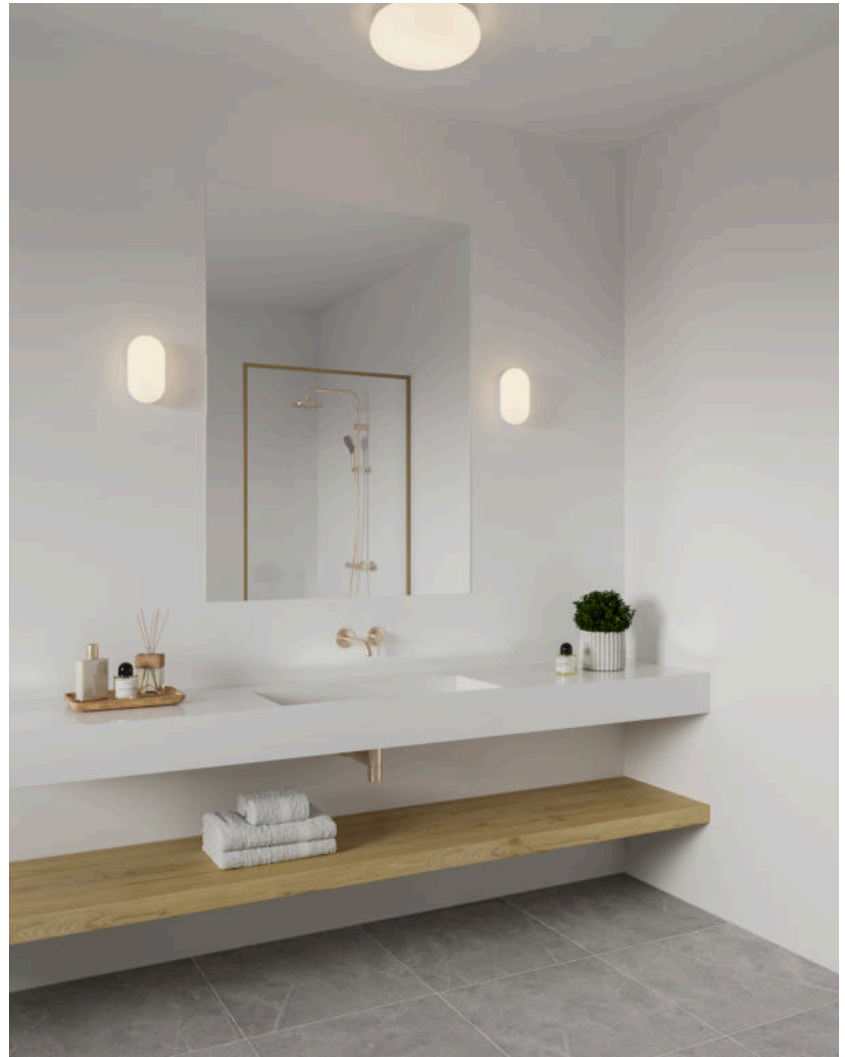

FOAM | WALL LIGHT | WHITE

2210131001

nordlux®

Voltage (V): 230 Volt
 IP degree: IP44
 Maximum bulb wattage (W): 55W
 Class (Class 1, Class 2, Class 3):
 Class 2 (Double isolated)
 Socket type: E27
 Parallel connection: True

Primary material: Plastic
 Secondary material: PMMA
 Colour: White

- Suitable for the bathroom (IP44) • Requires a retrofit E27 bulb
- Parallel connection possible

Foam is a wall light with a streamlined and simple design. The high IP rating (IP44) makes it perfect for the bathroom. Provides a diffused and pleasant light.