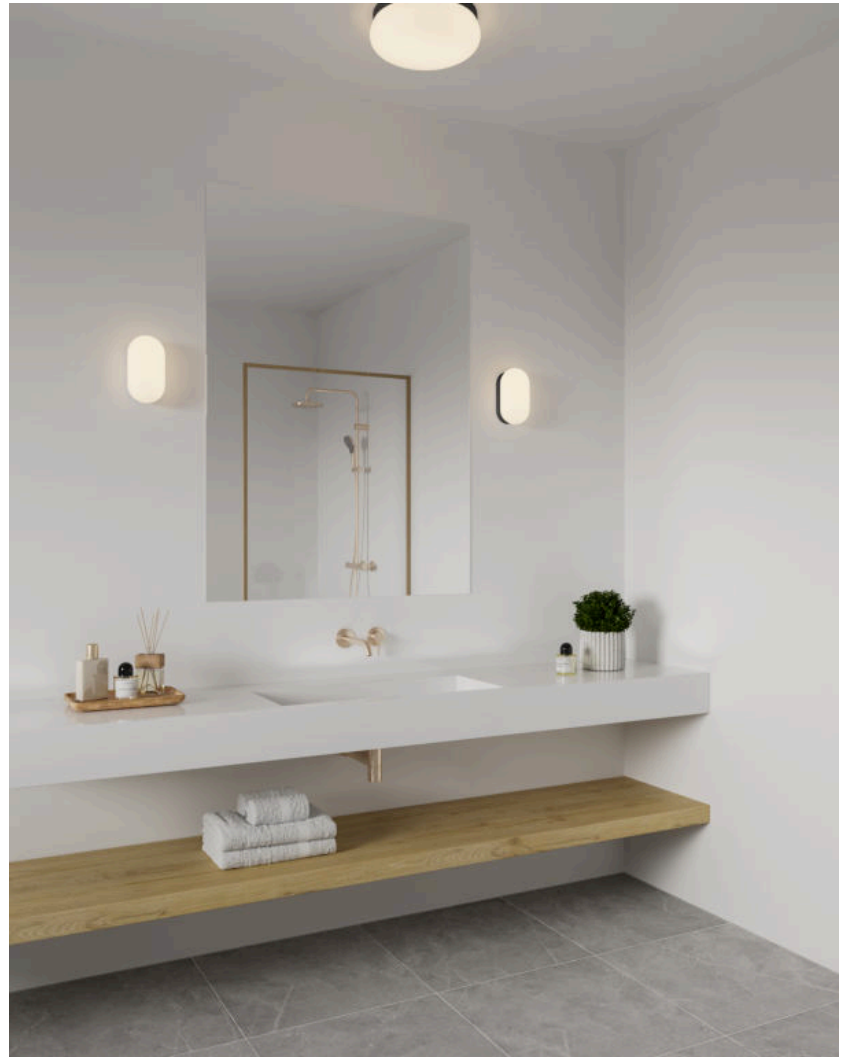

FOAM | CEILING LIGHT | BLACK

2210126003

nordlux®

Voltage (V): 230 Volt
 IP degree: IP44
 Maximum bulb wattage (W):
 2X55W
 Class (Class 1, Class 2, Class 3):
 Class 2 (Double isolated)
 Socket type: E27
 Parallel connection: True

Primary material: Plastic
 Secondary material: PMMA
 Colour: Black

- Suitable for the bathroom (IP44) • Requires 2x retrofit E27 bulbs
- Parallel connection possible

Foam is a ceiling light with a streamlined and simple design. The high IP rating (IP44) makes it perfect for the bathroom. Provides a diffused and pleasant light.