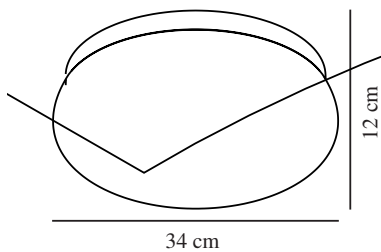

FOAM | CEILING LIGHT | BLACK

2210126003

nordlux®

Voltage (V): 230 Volt
 IP degree: IP44
 Maximum bulb wattage (W):
 2X55W
 Class (Class 1, Class 2, Class 3):
 Class 2 (Double isolated)
 Socket type: E27
 Parallel connection: True

Height (cm): 12
 EAN: 5704924012556
 TUN: 2277010
 Item Number: 2210126003

Pcs Per Master Carton: 3
 Sales Box Height (cm): 12.5
 Sales Box Width(cm): 38
 Sales Box Depth (cm): 38
 Sales Box Volume m³ : 0.018
 Product net weight (kg): 0.5