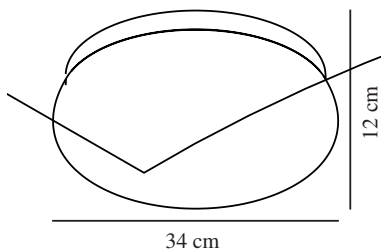

FOAM | CEILING LIGHT | WHITE

2210126001

nordlux®

Voltage (V): 230 Volt
 IP degree: IP44
 Maximum bulb wattage (W):
 2X55W
 Class (Class 1, Class 2, Class 3):
 Class 2 (Double isolated)
 Socket type: E27
 Parallel connection: True

Height (cm): 12
 EAN: 5704924012532
 TUN: 2277017
 Item Number: 2210126001

Pcs Per Master Carton: 3
 Sales Box Height (cm): 12.5
 Sales Box Width(cm): 38
 Sales Box Depth (cm): 38
 Sales Box Volume m³ : 0.018
 Product net weight (kg): 0.5