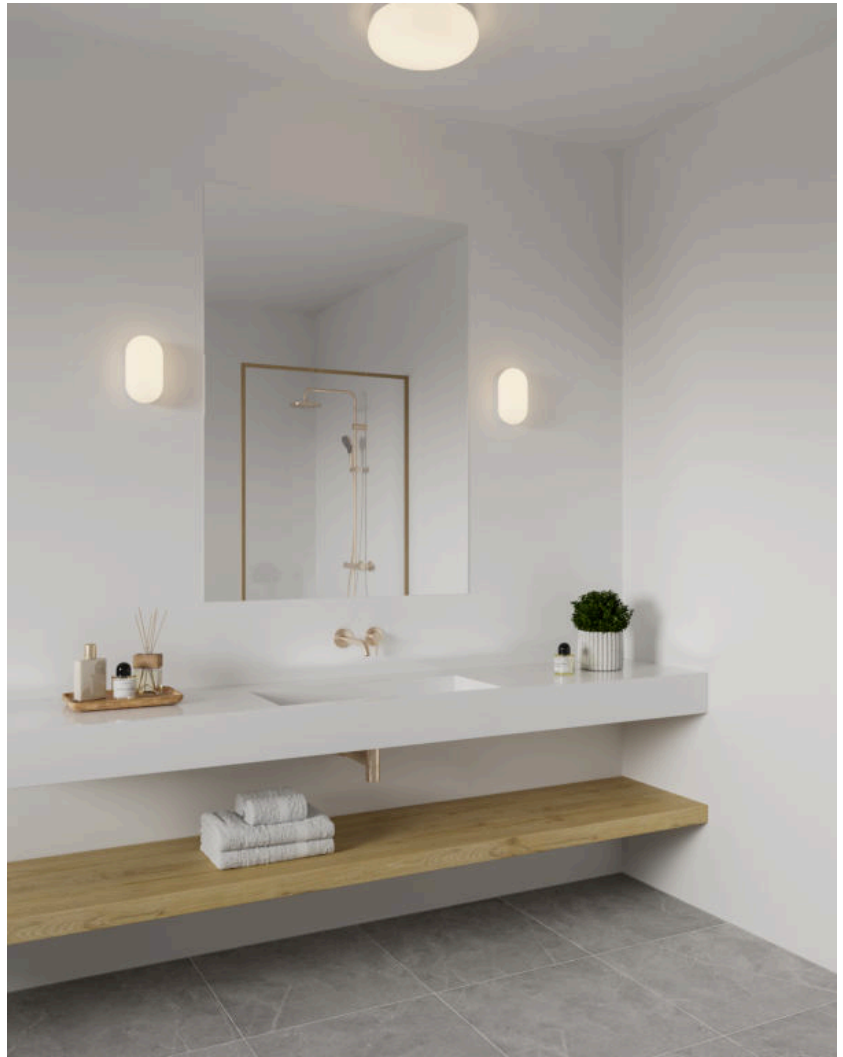

FOAM | CEILING LIGHT | WHITE

2210126001

nordlux®

Voltage (V): 230 Volt
 IP degree: IP44
 Maximum bulb wattage (W):
 2X55W
 Class (Class 1, Class 2, Class 3):
 Class 2 (Double isolated)
 Socket type: E27
 Parallel connection: True

Primary material: Plastic
 Secondary material: PMMA
 Colour: White

- Suitable for the bathroom (IP44) • Requires 2x retrofit E27 bulbs
- Parallel connection possible

Foam is a ceiling light with a streamlined and simple design. The high IP rating (IP44) makes it perfect for the bathroom. Provides a diffused and pleasant light.