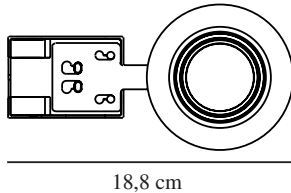

**UMBERTO | DOWNLIGHT | NICKEL**

2210100055

**nordlux®**

Voltage (V): 220-240 Volt  
 IP degree: IP44  
 Maximum bulb wattage (W): 7,5W  
 LED  
 Class (Class 1, Class 2, Class 3):  
 Class 2 (Double isolated)  
 Socket type: GU10  
 Parallel connection: True

Height (cm): 8  
 Mount directly into insulation: True  
 Tilt Angle (°): 15  
 EAN: 5704924012525  
 TUN: 2277016  
 Item Number: 2210100055

Pcs Per Master Carton: 6  
 Sales Box Height (cm): 8.4  
 Sales Box Width(cm): 19.4  
 Sales Box Depth (cm): 10.3  
 Sales Box Volume m<sup>3</sup> : 0.0017  
 Product net weight (kg): 0.191

Primary material: Metal  
 Secondary material: Plastic  
 Colour: Nickel

- Easy push-in installation without springs or brackets • Can be mounted directly into insulation • Suitable for deep ceilings
- Directional light (15 degree tilt) • Parallel connection possible • Suitable for the bathroom

Umberto is an elegant downlight that is very easy to install without any springs or brackets – making it ideal for even deep ceilings and various materials.

Umberto requires a regular GU10 bulb and can be adjusted for a directional light. The high IP rating (IP44) means it is also suitable for the bathroom.