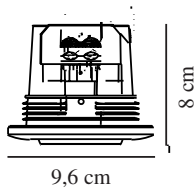

**UMBERTO | DOWNLIGHT | NICKEL**

2210100055

**nordlux®**

Voltage (V): 220-240 Volt  
 IP degree: IP44  
 Maximum bulb wattage (W): 7,5W  
 LED  
 Class (Class 1, Class 2, Class 3):  
 Class 2 (Double isolated)  
 Socket type: GU10  
 Parallel connection: True

Height (cm): 8  
 Mount directly into insulation: True  
 Tilt Angle (°): 15  
 EAN: 5704924012525  
 TUN: 2277016  
 Item Number: 2210100055

Pcs Per Master Carton: 6  
 Sales Box Height (cm): 8.4  
 Sales Box Width(cm): 19.4  
 Sales Box Depth (cm): 10.3  
 Sales Box Volume m<sup>3</sup> : 0.0017  
 Product net weight (kg): 0.191

Primary material: Metal  
 Secondary material: Plastic  
 Colour: Nickel

- Easy push-in installation without springs or brackets • Can be mounted directly into insulation • Suitable for deep ceilings
- Directional light (15 degree tilt) • Parallel connection possible • Suitable for the bathroom

Umberto is an elegant downlight that is very easy to install without any springs or brackets – making it ideal for even deep ceilings and various materials.

Umberto requires a regular GU10 bulb and can be adjusted for a directional light. The high IP rating (IP44) means it is also suitable for the bathroom.