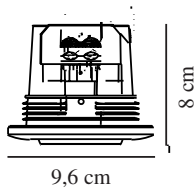

UMBERTO | DOWNLIGHT | BLACK

2210100003

nordlux®

Voltage (V): 220-240 Volt
IP degree: IP44
Maximum bulb wattage (W): 7,5W
LED
Class (Class 1, Class 2, Class 3):
Class 2 (Double isolated)
Socket type: GU10
Parallel connection: True

Height (cm): 8
Mount directly into insulation: True
Tilt Angle (°): 15
EAN: 5704924012518
TUN: 2277023
Item Number: 2210100003

Pcs Per Master Carton: 6
Sales Box Height (cm): 8.4
Sales Box Width(cm): 19.4
Sales Box Depth (cm): 10.3
Sales Box Volume m³ : 0.0017
Product net weight (kg): 0.19

Primary material: Metal
Secondary material: Plastic
Colour: Black

- Easy push-in installation without springs or brackets • Can be mounted directly into insulation • Suitable for deep ceilings
- Directional light (15 degree tilt) • Parallel connection possible • Suitable for the bathroom

Umberto is an elegant downlight that is very easy to install without any springs or brackets – making it ideal for even deep ceilings and various materials.

Umberto requires a regular GU10 bulb and can be adjusted for a directional light. The high IP rating (IP44) means it is also suitable for the bathroom.