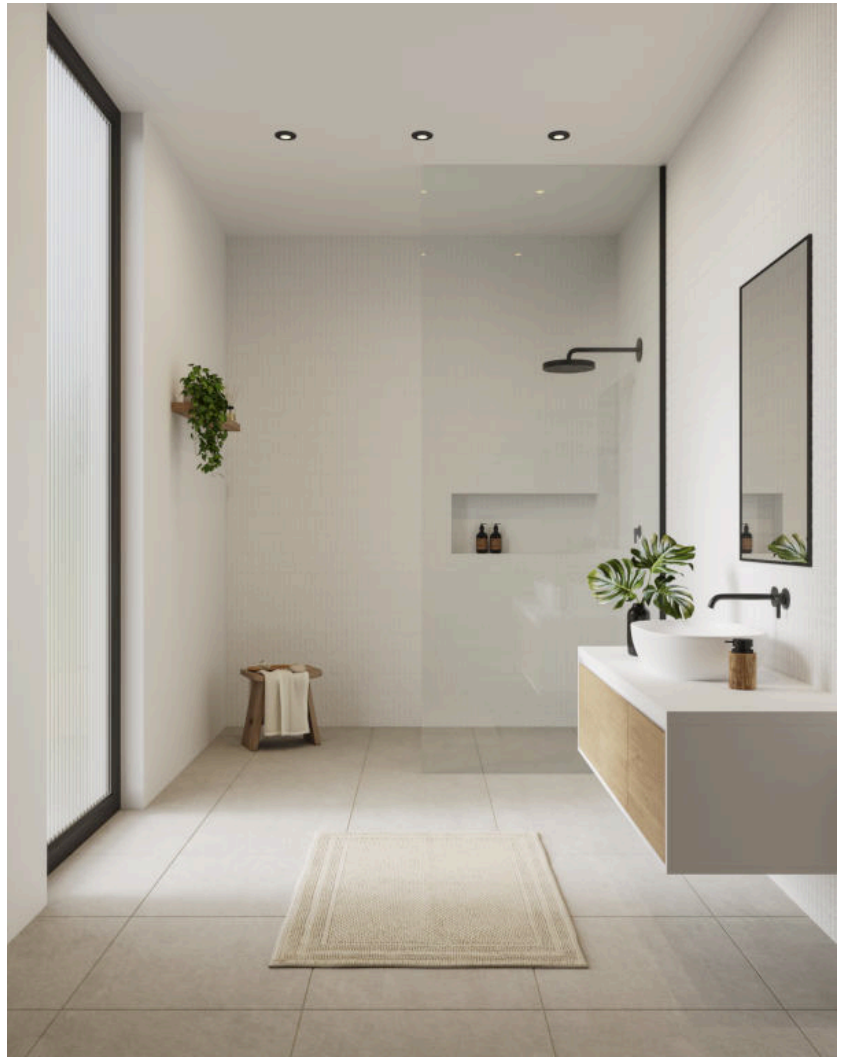

UMBERTO | DOWNLIGHT | BLACK

2210100003

nordlux®

Voltage (V): 220-240 Volt
IP degree: IP44
Maximum bulb wattage (W): 7,5W
LED
Class (Class 1, Class 2, Class 3):
Class 2 (Double isolated)
Socket type: GU10
Parallel connection: True

Height (cm): 8
Mount directly into insulation: True
Tilt Angle (°): 15
EAN: 5704924012518
TUN: 2277023
Item Number: 2210100003

Pcs Per Master Carton: 6
Sales Box Height (cm): 8.4
Sales Box Width(cm): 19.4
Sales Box Depth (cm): 10.3
Sales Box Volume m³ : 0.0017
Product net weight (kg): 0.19

Primary material: Metal
Secondary material: Plastic
Colour: Black

- Easy push-in installation without springs or brackets • Can be mounted directly into insulation • Suitable for deep ceilings
- Directional light (15 degree tilt) • Parallel connection possible • Suitable for the bathroom

Umberto is an elegant downlight that is very easy to install without any springs or brackets – making it ideal for even deep ceilings and various materials.

Umberto requires a regular GU10 bulb and can be adjusted for a directional light. The high IP rating (IP44) means it is also suitable for the bathroom.