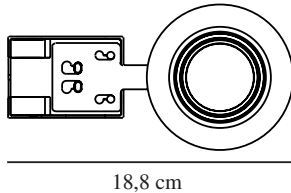

UMBERTO | DOWNLIGHT | BLACK

2210100003

nordlux®

Voltage (V): 220-240 Volt
 IP degree: IP44
 Maximum bulb wattage (W): 7,5W
 LED
 Class (Class 1, Class 2, Class 3):
 Class 2 (Double isolated)
 Socket type: GU10
 Parallel connection: True

Height (cm): 8
 Mount directly into insulation: True
 Tilt Angle (°): 15
 EAN: 5704924012518
 TUN: 2277023
 Item Number: 2210100003

Pcs Per Master Carton: 6
 Sales Box Height (cm): 8.4
 Sales Box Width(cm): 19.4
 Sales Box Depth (cm): 10.3
 Sales Box Volume m³ : 0.0017
 Product net weight (kg): 0.19

Primary material: Metal
 Secondary material: Plastic
 Colour: Black

- Easy push-in installation without springs or brackets • Can be mounted directly into insulation • Suitable for deep ceilings
- Directional light (15 degree tilt) • Parallel connection possible • Suitable for the bathroom

Umberto is an elegant downlight that is very easy to install without any springs or brackets – making it ideal for even deep ceilings and various materials.

Umberto requires a regular GU10 bulb and can be adjusted for a directional light. The high IP rating (IP44) means it is also suitable for the bathroom.