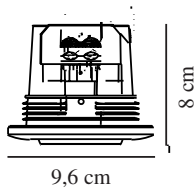

UMBERTO | DOWNLIGHT | WHITE

2210100001

nordlux®

Voltage (V): 220-240 Volt
 IP degree: IP44
 Maximum bulb wattage (W): 7,5W
 LED
 Class (Class 1, Class 2, Class 3):
 Class 2 (Double isolated)
 Socket type: GU10
 Parallel connection: True

Height (cm): 8
 Mount directly into insulation: True
 Tilt Angle (°): 15
 EAN: 5704924012501
 TUN: 2277021
 Item Number: 2210100001

Pcs Per Master Carton: 6
 Sales Box Height (cm): 8.4
 Sales Box Width (cm): 19.4
 Sales Box Depth (cm): 10.3
 Sales Box Volume m³ : 0.0017
 Product net weight (kg): 0.189

Primary material: Metal
 Secondary material: Plastic
 Colour: White

- Easy push-in installation without springs or brackets • Can be mounted directly into insulation • Suitable for deep ceilings
- Directional light (15 degree tilt) • Parallel connection possible • Suitable for the bathroom

Umberto is an elegant downlight that is very easy to install without any springs or brackets – making it ideal for even deep ceilings and various materials.

Umberto requires a regular GU10 bulb and can be adjusted for a directional light. The high IP rating (IP44) means it is also suitable for the bathroom.