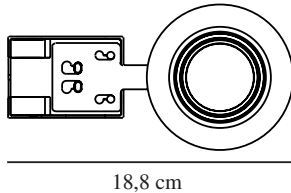

UMBERTO | DOWNLIGHT | WHITE

2210100001

nordlux®

Voltage (V): 220-240 Volt
 IP degree: IP44
 Maximum bulb wattage (W): 7,5W
 LED
 Class (Class 1, Class 2, Class 3):
 Class 2 (Double isolated)
 Socket type: GU10
 Parallel connection: True

Height (cm): 8
 Mount directly into insulation: True
 Tilt Angle (°): 15
 EAN: 5704924012501
 TUN: 2277021
 Item Number: 2210100001

Pcs Per Master Carton: 6
 Sales Box Height (cm): 8.4
 Sales Box Width (cm): 19.4
 Sales Box Depth (cm): 10.3
 Sales Box Volume m³ : 0.0017
 Product net weight (kg): 0.189

Primary material: Metal
 Secondary material: Plastic
 Colour: White

- Easy push-in installation without springs or brackets • Can be mounted directly into insulation • Suitable for deep ceilings
- Directional light (15 degree tilt) • Parallel connection possible • Suitable for the bathroom

Umberto is an elegant downlight that is very easy to install without any springs or brackets – making it ideal for even deep ceilings and various materials.

Umberto requires a regular GU10 bulb and can be adjusted for a directional light. The high IP rating (IP44) means it is also suitable for the bathroom.