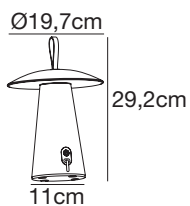

nordlux®

Height (cm): 29.2
Shade diameter (cm): 19.7

Ara To Go

Item number: 2118245001 White
EAN: 5704924004995

Packaging unit 3
Material: Aluminium/Plastic
IP54, Class 3 (12V), Cord: 100 cm, White
Can the cable be replaced? No
LED MODUL, Light source incl. 2w led