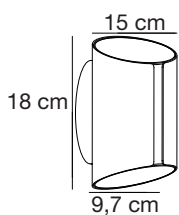

nordlux®

Grip

Height (cm): 18
Projection (cm): 9.7
Width (cm): 15

Grip

Item number: 2118201003 Black
EAN: 5704924004377

Packaging unit 3
Material: Aluminium/Plastic
IP54, Class 1 (Earth contact), 230V
LED MODUL, Light source incl. 9w led
Parallel connection possible

Area: Outdoor
Energy class A+
Total driver+bulb consumption (Watt): 9
Transformer/driver placement: 1 lampen

With a beautifully curved design, the Grip wall light by Danish designer Maria Bernsen adds a modern, yet timeless feel to your outdoor space. Grip lights up the dark with a stylish elegance that fits any exterior design. The built-in Nordlux Smart LED creates a soft, diffused light that you can dim, adjust and turn on and off through the Nordlux Smart system.