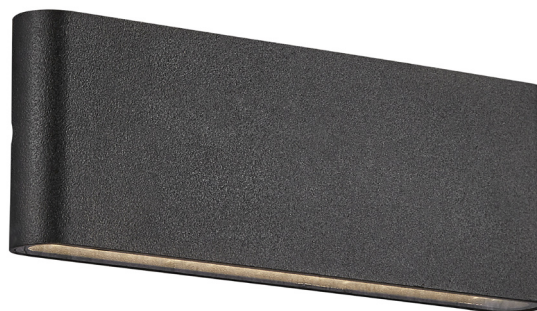

nordlux®

Kinver 26

Kinver 26

Item number: 2118181003 Black
EAN: 5704924004759

Packaging unit 3
Material: Aluminium/Glass
IP54, Class 1 (Earth contact), 230V
LED MODUL, Light source incl. 10w led
Parallel connection possible

Area: Outdoor
Energy class A+

Kinver is a super slim and elegant wall light for outdoor use. Lights both upwards and downwards, creating a beautiful light effect that is ideal for the driveway or the main entrance. Kinver is supplied with an integrated LED light source with a low energy consumption and a long lifespan. Nordlux offers a 5-year LED guarantee.

Lightsource info (pr. lightsource)

Lumen: 990
Lumen/Watt: 99
Lifetime: 25000
Colour temperature: 3000K
RA: 80
Beam angle: 120°
Dimmable: No

Energy class A+

nordlux®

This luminaire contains built-in LED lamps