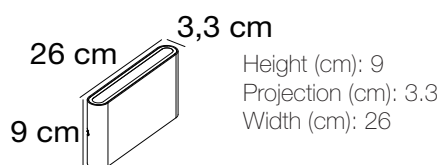

nordlux®

Kinver 26

Kinver 26

Item number: 2118181003 Black
EAN: 5704924004759

Packaging unit 3
Material: Aluminium/Glass
IP54, Class 1 (Earth contact), 230V
LED MODUL, Light source incl. 10w led
Parallel connection possible