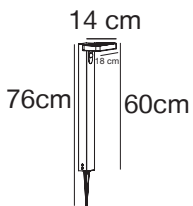

nordlux®

Rica Square

Height (cm): 60
Projection (cm): 14
Width (cm): 15

Rica Square

Item number: 2118178003 Black
EAN: 5704924004803

Packaging unit 3

Material: Stainless steel/Plastic

IP44, Class 3 (12V), SOLAR LED, Light source incl. 5w led