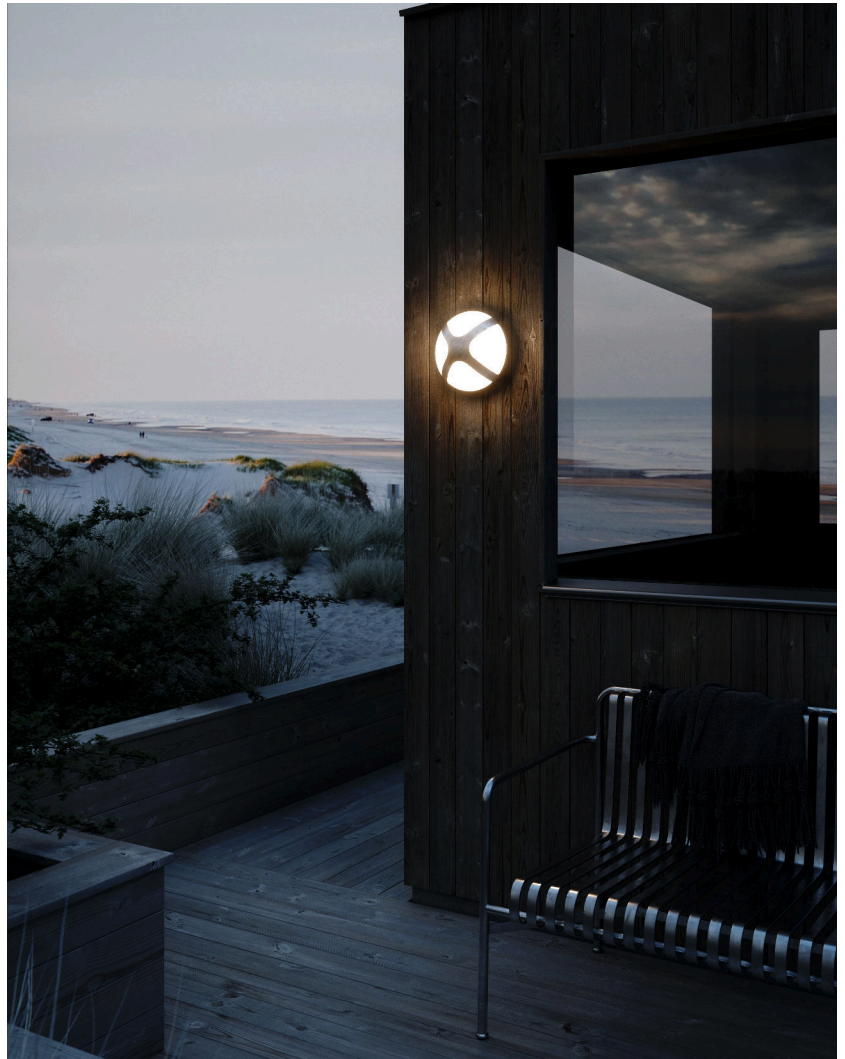

**CROSS 25 | WALL LIGHT | GALVANIZED**

2118131031

**nordlux®**

Voltage (V): 220-240 Volt  
 IP degree: IP54  
 Maximum bulb wattage (W): 15W  
 Class (Class 1, Class 2, Class 3):  
 Class 1 (Earth contact)  
 Bulb base: E27  
 Parallel connection: True

Primary material: Galvanized steel  
 Secondary material: PCA  
 Is the cable replaceable: False  
 Suitable for Seaside: Yes  
 Color: Galvanized

- Classic and modern design • Parallel connection possible
- Durable material that is well-suited for harsh weather • 15 year warranty on extensive corrosion

The round, minimalist design expression of the Cross wall light by Danish designer Maria Berntsen will embellish any exterior design - almost like a piece of jewellery for your home. Emits a warm, diffused light that creates an inviting atmosphere for your outdoor areas.