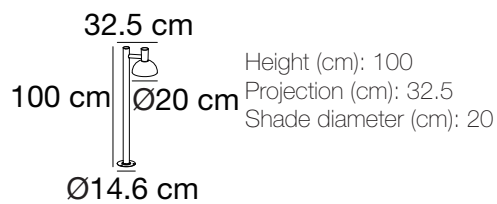

nordlux®

Arki 100

Arki 100

Item number: 2118108031 Galvanized
 EAN: 5704924004698

Packaging unit 2
 Material: Metal/Plastic
 IP54, Class 1 (Earth contact), 230V
 E27, Max. 20W, Light source not included
 Parallel connection possible